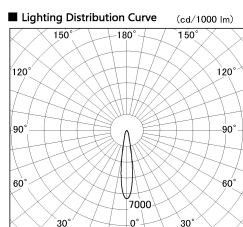

Item no. DD103-2515W9027-PO

Series Name: Versa R-G, Pull out

Installation	Recessed mount
Type	Versa R-G, Pull out
Fixture wattage	23W
Beam angle	17 deg
Color Temp.	2700K
CRI	Ra>90
Luminous	1728 lm
Body	Die-cast aluminum alloy
Body finish	N/A
Trim finish	White
Reflector finish	N/A
IP Rate	IP20
Light source	COB module
Input Voltage	AC220~240V
Dimming Type	Non-Dimmable
Certificate	CE, CCC
Cut Hole	125mm

■ Direct Horizontal Illuminance DD103-2515W9027-PO

φ	Illuminance Angle	Beam Angle	Vertical Illuminance (lx)
17°	17°	17°	41850
290	2000		10460
	1000		4650
590	500		2620
	200		1670
890	100		1160
1190	50		850
	25		650