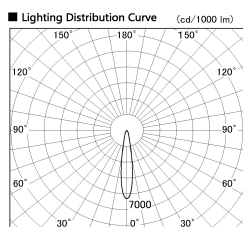

Item no. DD103-2515W9027-PO

Series Name: Versa R-G, Pull out

Installation	Recessed mount
Type	
Fixture wattage	23W
Beam angle	17 deg
Color Temp.	2700K
CRI	Ra>90
Luminous	1728 lm
Body	Die-cast aluminum alloy
Body finish	N/A
Trim finish	White
Reflector finish	N/A
IP Rate	IP20
Light source	COB module
Input Voltage	AC220~240V
Dimming Type	Non-Dimmable
Certificate	CE, CCC
Cut Hole	125mm

■ Direct Horizontal Illuminance DD103-2515W9027-PO

φ	Illuminance Angle	Beam Angle	Vertical Illuminance (lx)
17°	17°	17°	41850
290	2000		10460
1	1000		4650
590	500		2620
2	200		1670
890	100		1160
3			850
1190			650