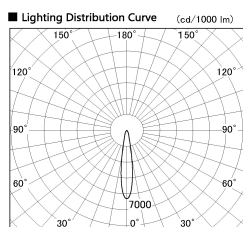

Item no. DD103-2515W9030-PO

Series Name: Versa R-G, Pull out

Installation	Recessed mount
Type	
Fixture wattage	23W
Beam angle	17 deg
Color Temp.	3000K
CRI	Ra>90
Luminous	1800 lm
Body	Die-cast aluminum alloy
Body finish	N/A
Trim finish	White
Reflector finish	N/A
IP Rate	IP20
Light source	COB module
Input Voltage	AC220~240V
Dimming Type	Non-Dimmable
Certificate	CE, CCC
Cut Hole	125mm

■ Direct Horizontal Illuminance DD103-2515W9030-PO

φ	Illuminance Angle	Beam Angle	Vertical Illuminance (lx)
1	17°	17°	43590
290			10900
			4840
590			2720
			1740
890			1210
			890
1190			680