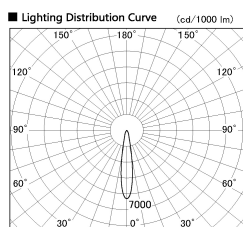

Item no. DD103-2515W9030-PO

Series Name: Versa R-G, Pull out

Installation	Recessed mount
Type	Versa R-G, Pull out
Fixture wattage	23W
Beam angle	17 deg
Color Temp.	3000K
CRI	Ra>90
Luminous	1800 lm
Body	Die-cast aluminum alloy
Body finish	N/A
Trim finish	White
Reflector finish	N/A
IP Rate	IP20
Light source	COB module
Input Voltage	AC220~240V
Dimming Type	Non-Dimmable
Certificate	CE, CCC
Cut Hole	125mm

■ Direct Horizontal Illuminance DD103-2515W9030-PO

φ	Illuminance Angle	Beam Angle	Vertical Illuminance (lx)
1190	17°	17°	43590
290	1		10900
590	2		4840
890	3		2720
1190	m	0	1740
		1	1210
		2	890
			680