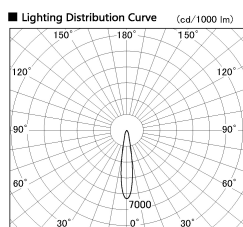

Item no. DD103-2515W9035-PO

Series Name: Versa R-G, Pull out

Installation	Recessed mount
Type	
Fixture wattage	23W
Beam angle	17 deg
Color Temp.	3500K
CRI	Ra>90
Luminous	1836 lm
Body	Die-cast aluminum alloy
Body finish	N/A
Trim finish	White
Reflector finish	N/A
IP Rate	IP20
Light source	COB module
Input Voltage	AC220~240V
Dimming Type	Non-Dimmable
Certificate	CE, CCC
Cut Hole	125mm

■ Direct Horizontal Illuminance DD103-2515W9035-PO

φ	Illuminance Angle	Beam Angle	Vertical Illuminance (lx)
1190	17°	17°	44470
290	1		11120
590	2		4940
890	3		2780
1190	m	1	1780
		2	1240
			910
			690