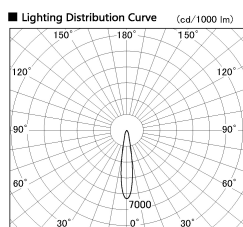

Item no. DD103-2515W9040-PO

Series Name: Versa R-G, Pull out

Installation	Recessed mount
Type	
Fixture wattage	23W
Beam angle	17 deg
Color Temp.	4000K
CRI	Ra>90
Luminous	1854 lm
Body	Die-cast aluminum alloy
Body finish	N/A
Trim finish	White
Reflector finish	N/A
IP Rate	IP20
Light source	COB module
Input Voltage	AC220~240V
Dimming Type	Non-Dimmable
Certificate	CE, CCC
Cut Hole	125mm

■ Direct Horizontal Illuminance DD103-2515W9040-PO

φ	Illuminance Angle	Beam Angle	Vertical Illuminance (lx)
17°	17°	17°	44900
290	2000		11230
1	1000		4990
590	5000		2810
2	2000		1800
890	1000		1250
3	1000		920
1190	1000		700