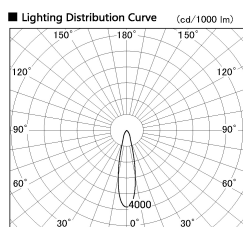

Item no. DD103-2520W9027-PO

Series Name: Versa R-G, Pull out

|                  |                         |
|------------------|-------------------------|
| Installation     | Recessed mount          |
| Type             |                         |
| Fixture wattage  | 23W                     |
| Beam angle       | 23 deg                  |
| Color Temp.      | 2700K                   |
| CRI              | Ra>90                   |
| Luminous         | 1725 lm                 |
| Body             | Die-cast aluminum alloy |
| Body finish      | N/A                     |
| Trim finish      | White                   |
| Reflector finish | N/A                     |
| IP Rate          | IP20                    |
| Light source     | COB module              |
| Input Voltage    | AC220~240V              |
| Dimming Type     | Non-Dimmable            |
| Certificate      | CE, CCC                 |
| Cut Hole         | 125mm                   |

■ Direct Horizontal Illuminance DD103-2520W9027-PO

| Illuminance Angle | Beam Angle | Vertical Illuminance (lx) |
|-------------------|------------|---------------------------|
| 22°               | 1          | 26800                     |
|                   | 2          | 6700                      |
| 23°               | 1          | 2980                      |
|                   | 2          | 1680                      |
| 380               | 1          | 1070                      |
|                   | 2          | 740                       |
| 770               | 1          | 550                       |
|                   | 2          | 420                       |
| 1160              | 1          |                           |
|                   | 2          |                           |
| 1550              | 1          |                           |
|                   | 2          |                           |