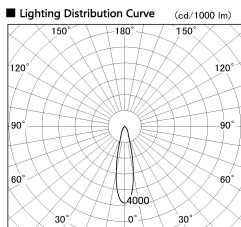

Item no. DD103-2520W9027-PO

Series Name: Versa R-G, Pull out

■ Direct Horizontal Illuminance DD103-2520W9027-PO

Illuminance Angle	Beam Angle	Vertical Illuminance (lx)
22°	1	26800
	2	6700
23°	1	2980
	2	1680
24°	1	1070
	2	740
25°	1	550
	2	420

Installation	Recessed mount
Type	
Fixture wattage	23W
Beam angle	23 deg
Color Temp.	2700K
CRI	Ra>90
Luminous	1725 lm
Body	Die-cast aluminum alloy
Body finish	N/A
Trim finish	White
Reflector finish	N/A
IP Rate	IP20
Light source	COB module
Input Voltage	AC220~240V
Dimming Type	Non-Dimmable
Certificate	CE, CCC
Cut Hole	125mm