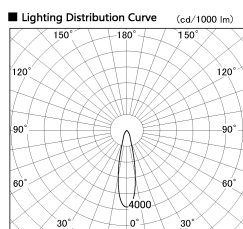

Item no. DD103-2520W9030-PO

Series Name: Versa R-G, Pull out

| | |
|------------------|-------------------------|
| Installation | Recessed mount |
| Type | |
| Fixture wattage | 23W |
| Beam angle | 23 deg |
| Color Temp. | 3000K |
| CRI | Ra>90 |
| Luminous | 1797 lm |
| Body | Die-cast aluminum alloy |
| Body finish | N/A |
| Trim finish | White |
| Reflector finish | N/A |
| IP Rate | IP20 |
| Light source | COB module |
| Input Voltage | AC220~240V |
| Dimming Type | Non-Dimmable |
| Certificate | CE, CCC |
| Cut Hole | 125mm |

■ Direct Horizontal Illuminance DD103-2520W9030-PO

| Illuminance Angle | Beam Angle | Vertical Illuminance (lx) |
|-------------------|------------|---------------------------|
| 22° | 23° | 27920 |
| | | 6980 |
| | | 3100 |
| | | 1750 |
| | | 1120 |
| | | 780 |
| | | 570 |
| | | 440 |