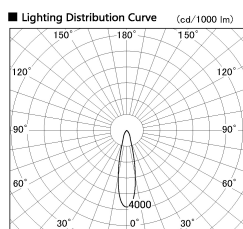

Item no. DD103-2520W9030-PO

Series Name: Versa R-G, Pull out

Installation	Recessed mount
Type	Versa R-G, Pull out
Fixture wattage	23W
Beam angle	23 deg
Color Temp.	3000K
CRI	Ra>90
Luminous	1797 lm
Body	Die-cast aluminum alloy
Body finish	N/A
Trim finish	White
Reflector finish	N/A
IP Rate	IP20
Light source	COB module
Input Voltage	AC220~240V
Dimming Type	Non-Dimmable
Certificate	CE, CCC
Cut Hole	125mm

■ Direct Horizontal Illuminance DD103-2520W9030-PO

Illuminance Angle	Beam Angle	Vertical Illuminance (lx)
22°	23°	27920
		6980
		3100
		1750
		1120
		780
		570
		440