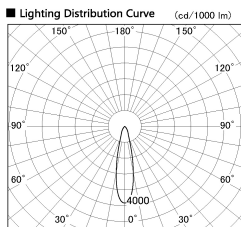

Item no. DD103-2520W9040-PO

Series Name: Versa R-G, Pull out

Installation	Recessed mount
Type	
Fixture wattage	23W
Beam angle	23 deg
Color Temp.	4000K
CRI	Ra>90
Luminous	1850 lm
Body	Die-cast aluminum alloy
Body finish	N/A
Trim finish	White
Reflector finish	N/A
IP Rate	IP20
Light source	COB module
Input Voltage	AC220~240V
Dimming Type	Non-Dimmable
Certificate	CE, CCC
Cut Hole	125mm