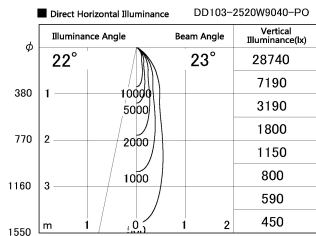

Item no. DD103-2520W9040-PO

Series Name: Versa R-G, Pull out

Installation	Recessed mount
Type	
Fixture wattage	23W
Beam angle	23 deg
Color Temp.	4000K
CRI	Ra>90
Luminous	1850 lm
Body	Die-cast aluminum alloy
Body finish	N/A
Trim finish	White
Reflector finish	N/A
IP Rate	IP20
Light source	COB module
Input Voltage	AC220~240V
Dimming Type	Non-Dimmable
Certificate	CE, CCC
Cut Hole	125mm