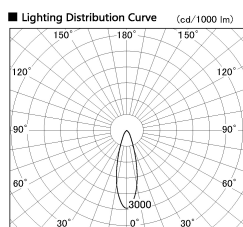

Item no. DD103-2530W9027-PO

Series Name: Versa R-G, Pull out

|                  |                         |
|------------------|-------------------------|
| Installation     | Recessed mount          |
| Type             |                         |
| Fixture wattage  | 23W                     |
| Beam angle       | 28 deg                  |
| Color Temp.      | 2700K                   |
| CRI              | Ra>90                   |
| Luminous         | 1721 lm                 |
| Body             | Die-cast aluminum alloy |
| Body finish      | N/A                     |
| Trim finish      | White                   |
| Reflector finish | N/A                     |
| IP Rate          | IP20                    |
| Light source     | COB module              |
| Input Voltage    | AC220~240V              |
| Dimming Type     | Non-Dimmable            |
| Certificate      | CE, CCC                 |
| Cut Hole         | 125mm                   |

■ Direct Horizontal Illuminance DD103-2530W9027-PO

| Illuminance Angle | Beam Angle | Vertical Illuminance (lx) |   |   |   |     |
|-------------------|------------|---------------------------|---|---|---|-----|
| 27°               | 28°        | 20390                     |   |   |   |     |
|                   |            | 5100                      |   |   |   |     |
|                   |            | 2270                      |   |   |   |     |
|                   |            | 1270                      |   |   |   |     |
|                   |            | 820                       |   |   |   |     |
| 1440              | 3          | 570                       |   |   |   |     |
| 1920              | m          | 1                         | 0 | 1 | 2 | 320 |