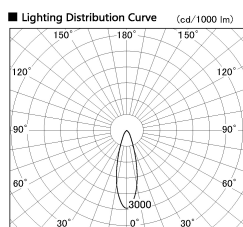

Item no. DD103-2530W9027-PO

Series Name: Versa R-G, Pull out

Installation	Recessed mount
Type	Versa R-G, Pull out
Fixture wattage	23W
Beam angle	28 deg
Color Temp.	2700K
CRI	Ra>90
Luminous	1721 lm
Body	Die-cast aluminum alloy
Body finish	N/A
Trim finish	White
Reflector finish	N/A
IP Rate	IP20
Light source	COB module
Input Voltage	AC220~240V
Dimming Type	Non-Dimmable
Certificate	CE, CCC
Cut Hole	125mm

■ Direct Horizontal Illuminance DD103-2530W9027-PO

φ	Illuminance Angle	Beam Angle	Vertical Illuminance (lx)
27°	28°	20390	
1	1000lx	5100	
480	5000lx	2270	
1	2000lx	1270	
960	1000lx	820	
2	500lx	570	
1440	320	420	
1820	320	320	