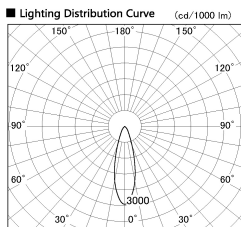

Item no. DD103-2530W9030-PO

Series Name: Versa R-G, Pull out

■ Direct Horizontal Illuminance DD103-2530W9030-PO

| Illuminance Angle | Beam Angle | Vertical Illuminance (lx) | |
|-------------------|------------|---------------------------|-----|
| 27° | 28° | 21240 | |
| | | 5310 | |
| | | 2360 | |
| | | 1330 | |
| | | 850 | |
| 1440 | 3 | 590 | |
| 1920 | m | 1 | 430 |
| | | 2 | 330 |

| | |
|------------------|-------------------------|
| Installation | Recessed mount |
| Type | |
| Fixture wattage | 23W |
| Beam angle | 28 deg |
| Color Temp. | 3000K |
| CRI | Ra>90 |
| Luminous | 1793 lm |
| Body | Die-cast aluminum alloy |
| Body finish | N/A |
| Trim finish | White |
| Reflector finish | N/A |
| IP Rate | IP20 |
| Light source | COB module |
| Input Voltage | AC220~240V |
| Dimming Type | Non-Dimmable |
| Certificate | CE, CCC |
| Cut Hole | 125mm |