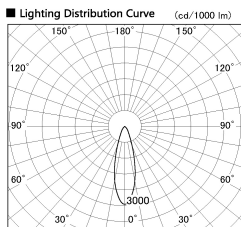

Item no. DD103-2530W9030-PO

Series Name: Versa R-G, Pull out

Installation	Recessed mount
Type	Versa R-G, Pull out
Fixture wattage	23W
Beam angle	28 deg
Color Temp.	3000K
CRI	Ra>90
Luminous	1793 lm
Body	Die-cast aluminum alloy
Body finish	N/A
Trim finish	White
Reflector finish	N/A
IP Rate	IP20
Light source	COB module
Input Voltage	AC220~240V
Dimming Type	Non-Dimmable
Certificate	CE, CCC
Cut Hole	125mm

■ Direct Horizontal Illuminance DD103-2530W9030-PO

Illuminance Angle	Beam Angle	Vertical Illuminance (lx)
27°	28°	21240
1		5310
		2360
960		1330
2		850
1440		590
3		430
1920		330