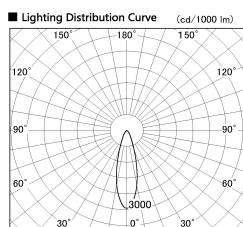

Item no. DD103-2530W9035-PO

Series Name: Versa R-G, Pull out

|                  |                         |
|------------------|-------------------------|
| Installation     | Recessed mount          |
| Type             | Versa R-G, Pull out     |
| Fixture wattage  | 23W                     |
| Beam angle       | 28 deg                  |
| Color Temp.      | 3500K                   |
| CRI              | Ra>90                   |
| Luminous         | 1829 lm                 |
| Body             | Die-cast aluminum alloy |
| Body finish      | N/A                     |
| Trim finish      | White                   |
| Reflector finish | N/A                     |
| IP Rate          | IP20                    |
| Light source     | COB module              |
| Input Voltage    | AC220~240V              |
| Dimming Type     | Non-Dimmable            |
| Certificate      | CE, CCC                 |
| Cut Hole         | 125mm                   |

■ Direct Horizontal Illuminance DD103-2530W9035-PO

| Illuminance Angle | Beam Angle | Vertical Illuminance (lx) |
|-------------------|------------|---------------------------|
| 27°               | 28°        | 21670                     |
| 1                 |            | 5420                      |
|                   |            | 2410                      |
| 960               |            | 1350                      |
| 2                 |            | 870                       |
| 1440              |            | 600                       |
| 3                 |            | 440                       |
| 1920              |            | 340                       |