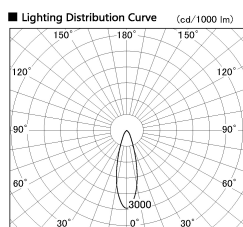

Item no. DD103-2530W9035-PO

Series Name: Versa R-G, Pull out

Installation	Recessed mount
Type	
Fixture wattage	23W
Beam angle	28 deg
Color Temp.	3500K
CRI	Ra>90
Luminous	1829 lm
Body	Die-cast aluminum alloy
Body finish	N/A
Trim finish	White
Reflector finish	N/A
IP Rate	IP20
Light source	COB module
Input Voltage	AC220~240V
Dimming Type	Non-Dimmable
Certificate	CE, CCC
Cut Hole	125mm

■ Direct Horizontal Illuminance DD103-2530W9035-PO

Illuminance Angle	Beam Angle	Vertical Illuminance (lx)
27°	28°	21670
		5420
		2410
		1350
		870
1440	3	600
		440
		340
1920	m	1
		2