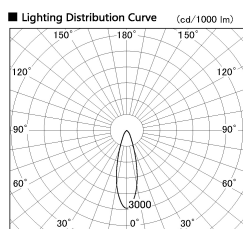

Item no. DD103-2530W9040-PO

Series Name: Versa R-G, Pull out

Installation	Recessed mount
Type	
Fixture wattage	23W
Beam angle	28 deg
Color Temp.	4000K
CRI	Ra>90
Luminous	1847 lm
Body	Die-cast aluminum alloy
Body finish	N/A
Trim finish	White
Reflector finish	N/A
IP Rate	IP20
Light source	COB module
Input Voltage	AC220~240V
Dimming Type	Non-Dimmable
Certificate	CE, CCC
Cut Hole	125mm

■ Direct Horizontal Illuminance DD103-2530W9040-PO

φ	Illuminance Angle	Beam Angle	Vertical Illuminance (lx)
1	27°	28°	21880
1			5470
2			2430
2			1370
3			880
3			610
4			450
4			340