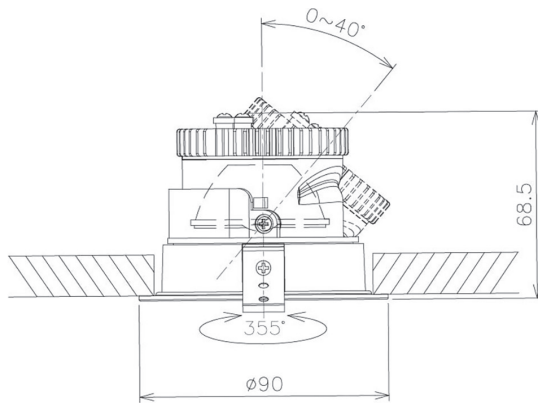

Item no. DD091-0520B8027

Series Name: Φ 80 Series Lens Type

Installation Type	Recessed mount
Fixture wattage	5W
Beam angle	20 deg
Color Temp.	2700K
CRI	Ra>80
Luminous	475 lm
Body	Die-cast aluminum alloy
Body finish	N/A
Trim finish	Black
Reflector finish	N/A
IP Rate	IP20
Light source	COB module
Input Voltage	AC220~240V
Dimming Type	Non-Dimmable
Certificate	CE, CCC
Cut Hole	80mm

Height (Weight)	
36.0W	138 (0.7kg)
28.5W	138 (0.7kg)
21.0W	98 (0.6kg)
14.2W	98 (0.6kg)
7.4W	78 (0.6kg)
5.0W	78 (0.4kg)