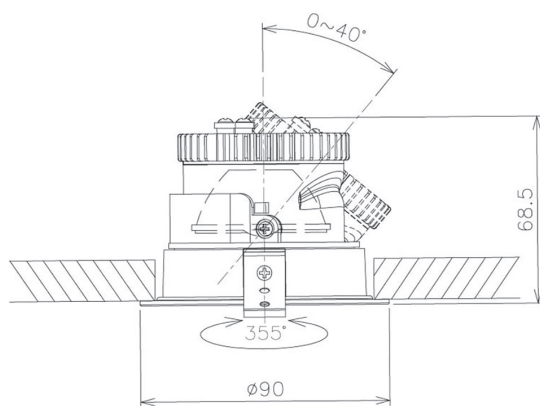

Item no. DD091-0520B8027

Series Name: Φ 80 Series Lens Type

Installation	Recessed mount
Type	Φ 80 Series Lens Type
Fixture wattage	5W
Beam angle	20 deg
Color Temp.	2700K
CRI	Ra>80
Luminous	475 lm
Body	Die-cast aluminum alloy
Body finish	N/A
Trim finish	Black
Reflector finish	N/A
IP Rate	IP20
Light source	COB module
Input Voltage	AC220~240V
Dimming Type	Non-Dimmable
Certificate	CE, CCC
Cut Hole	80mm

Height (Weight)	
36.0W	138 (0.7kg)
28.5W	138 (0.7kg)
21.0W	98 (0.6kg)
14.2W	98 (0.6kg)
7.4W	78 (0.6kg)
5.0W	78 (0.4kg)