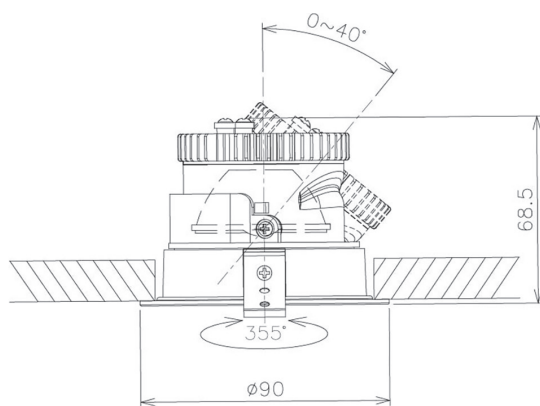

Item no. DD091-0520B8030

Series Name:  $\Phi$ 80 Series Lens Type

Installation	Recessed mount
Type	$\Phi$ 80 Series Lens Type
Fixture wattage	5W
Beam angle	20 deg
Color Temp.	3000K
CRI	Ra>80
Luminous	496 lm
Body	Die-cast aluminum alloy
Body finish	N/A
Trim finish	Black
Reflector finish	N/A
IP Rate	IP20
Light source	COB module
Input Voltage	AC220~240V
Dimming Type	Non-Dimmable
Certificate	CE, CCC
Cut Hole	80mm

Height (Weight)	
36.0W	138 (0.7kg)
28.5W	138 (0.7kg)
21.0W	98 (0.6kg)
14.2W	98 (0.6kg)
7.4W	78 (0.6kg)
5.0W	78 (0.4kg)