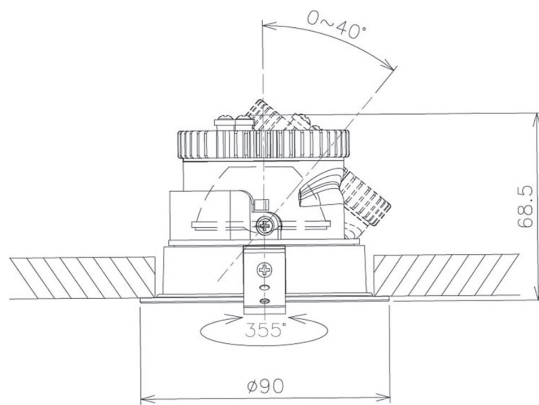

Item no. DD091-0520B8030

Series Name:  $\Phi$ 80 Series Lens Type

Installation Type	Recessed mount
Fixture wattage	5W
Beam angle	20 deg
Color Temp.	3000K
CRI	Ra>80
Luminous	496 lm
Body	Die-cast aluminum alloy
Body finish	N/A
Trim finish	Black
Reflector finish	N/A
IP Rate	IP20
Light source	COB module
Input Voltage	AC220~240V
Dimming Type	Non-Dimmable
Certificate	CE, CCC
Cut Hole	80mm

Height (Weight)	
36.0W	138 (0.7kg)
28.5W	138 (0.7kg)
21.0W	98 (0.6kg)
14.2W	98 (0.6kg)
7.4W	78 (0.6kg)
5.0W	78 (0.4kg)