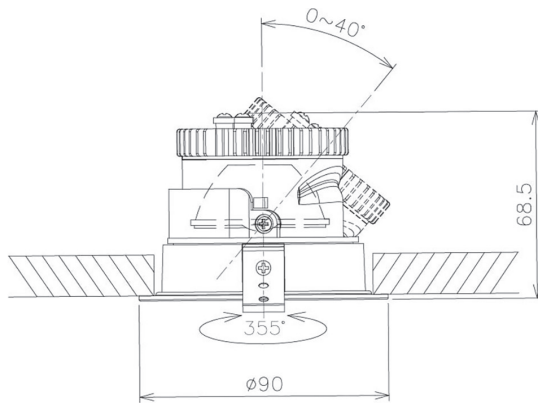

Item no. DD091-0520B8035

Series Name: Φ 80 Series Lens Type

Installation Type	Recessed mount
Fixture wattage	5W
Beam angle	20 deg
Color Temp.	3500K
CRI	Ra>80
Luminous	505 lm
Body	Die-cast aluminum alloy
Body finish	N/A
Trim finish	Black
Reflector finish	N/A
IP Rate	IP20
Light source	COB module
Input Voltage	AC220~240V
Dimming Type	Non-Dimmable
Certificate	CE, CCC
Cut Hole	80mm

Height (Weight)	
36.0W	138 (0.7kg)
28.5W	138 (0.7kg)
21.0W	98 (0.6kg)
14.2W	98 (0.6kg)
7.4W	78 (0.6kg)
5.0W	78 (0.4kg)