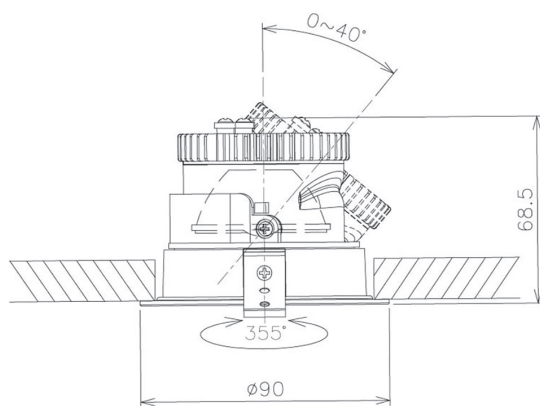

Item no. DD091-0520B8040

Series Name: Φ 80 Series Lens Type

Installation	Recessed mount
Type	Φ 80 Series Lens Type
Fixture wattage	5W
Beam angle	20 deg
Color Temp.	4000K
CRI	Ra>80
Luminous	510 lm
Body	Die-cast aluminum alloy
Body finish	N/A
Trim finish	Black
Reflector finish	N/A
IP Rate	IP20
Light source	COB module
Input Voltage	AC220~240V
Dimming Type	Non-Dimmable
Certificate	CE, CCC
Cut Hole	80mm

Height (Weight)	
36.0W	138 (0.7kg)
28.5W	138 (0.7kg)
21.0W	98 (0.6kg)
14.2W	98 (0.6kg)
7.4W	78 (0.6kg)
5.0W	78 (0.4kg)