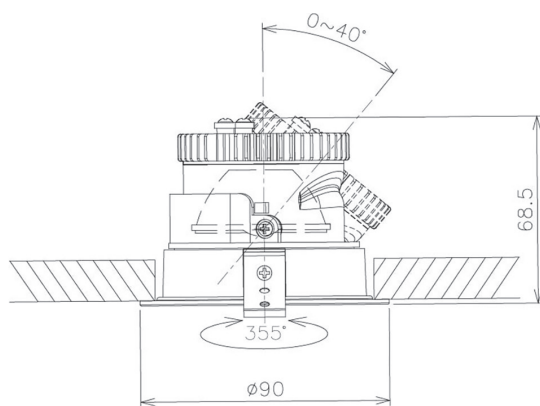

Item no. DD091-0520B8040

Series Name: Φ 80 Series Lens Type

Installation Type	Recessed mount
Fixture wattage	5W
Beam angle	20 deg
Color Temp.	4000K
CRI	Ra>80
Luminous	510 lm
Body	Die-cast aluminum alloy
Body finish	N/A
Trim finish	Black
Reflector finish	N/A
IP Rate	IP20
Light source	COB module
Input Voltage	AC220~240V
Dimming Type	Non-Dimmable
Certificate	CE, CCC
Cut Hole	80mm

Height (Weight)	
36.0W	138 (0.7kg)
28.5W	138 (0.7kg)
21.0W	98 (0.6kg)
14.2W	98 (0.6kg)
7.4W	78 (0.6kg)
5.0W	78 (0.4kg)