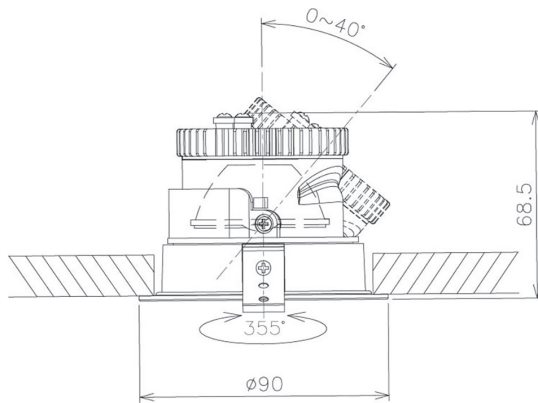

Item no. DD091-0520B8527

Series Name:  $\Phi$ 80 Series Lens Type

Installation	Recessed mount
Type	$\Phi$ 80 Series Lens Type
Fixture wattage	5W
Beam angle	20 deg
Color Temp.	2700K
CRI	Ra>85
Luminous	447 lm
Body	Die-cast aluminum alloy
Body finish	N/A
Trim finish	Black
Reflector finish	N/A
IP Rate	IP20
Light source	COB module
Input Voltage	AC220~240V
Dimming Type	Non-Dimmable
Certificate	CE, CCC
Cut Hole	80mm

Height (Weight)	
36.0W	138 (0.7kg)
28.5W	138 (0.7kg)
21.0W	98 (0.6kg)
14.2W	98 (0.6kg)
7.4W	78 (0.6kg)
5.0W	78 (0.4kg)