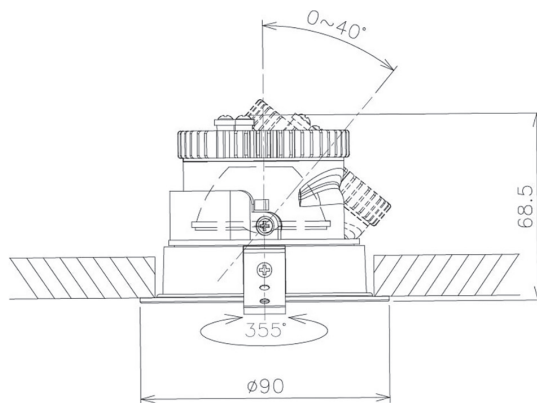

Item no. DD091-0520B8527

Series Name: Φ 80 Series Lens Type

Installation Type	Recessed mount
Fixture wattage	5W
Beam angle	20 deg
Color Temp.	2700K
CRI	Ra>85
Luminous	447 lm
Body	Die-cast aluminum alloy
Body finish	N/A
Trim finish	Black
Reflector finish	N/A
IP Rate	IP20
Light source	COB module
Input Voltage	AC220~240V
Dimming Type	Non-Dimmable
Certificate	CE, CCC
Cut Hole	80mm

Height (Weight)	
36.0W	138 (0.7kg)
28.5W	138 (0.7kg)
21.0W	98 (0.6kg)
14.2W	98 (0.6kg)
7.4W	78 (0.6kg)
5.0W	78 (0.4kg)