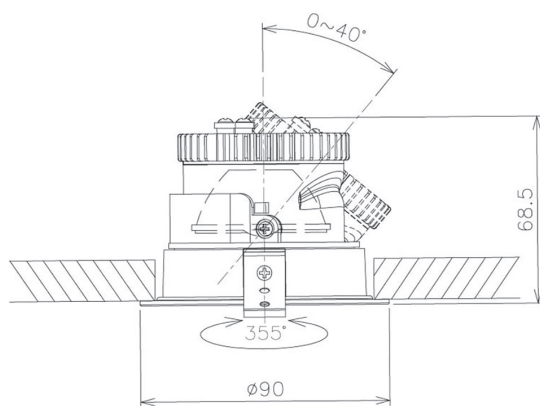

Item no. DD091-0520B8530

Series Name: Φ 80 Series Lens Type

Installation Type	Recessed mount
Fixture wattage	5W
Beam angle	20 deg
Color Temp.	3000K
CRI	Ra>85
Luminous	466 lm
Body	Die-cast aluminum alloy
Body finish	N/A
Trim finish	Black
Reflector finish	N/A
IP Rate	IP20
Light source	COB module
Input Voltage	AC220~240V
Dimming Type	Non-Dimmable
Certificate	CE, CCC
Cut Hole	80mm

Height (Weight)	
36.0W	138 (0.7kg)
28.5W	138 (0.7kg)
21.0W	98 (0.6kg)
14.2W	98 (0.6kg)
7.4W	78 (0.6kg)
5.0W	78 (0.4kg)