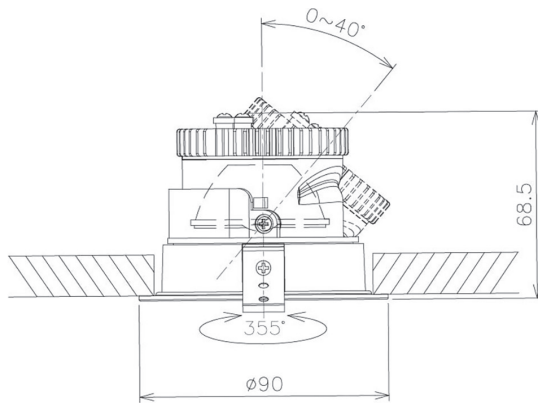

Item no. DD091-0520B8530

Series Name: Φ 80 Series Lens Type

Installation Type	Recessed mount
Fixture wattage	5W
Beam angle	20 deg
Color Temp.	3000K
CRI	Ra>85
Luminous	466 lm
Body	Die-cast aluminum alloy
Body finish	N/A
Trim finish	Black
Reflector finish	N/A
IP Rate	IP20
Light source	COB module
Input Voltage	AC220~240V
Dimming Type	Non-Dimmable
Certificate	CE, CCC
Cut Hole	80mm

Height (Weight)	
36.0W	138 (0.7kg)
28.5W	138 (0.7kg)
21.0W	98 (0.6kg)
14.2W	98 (0.6kg)
7.4W	78 (0.6kg)
5.0W	78 (0.4kg)