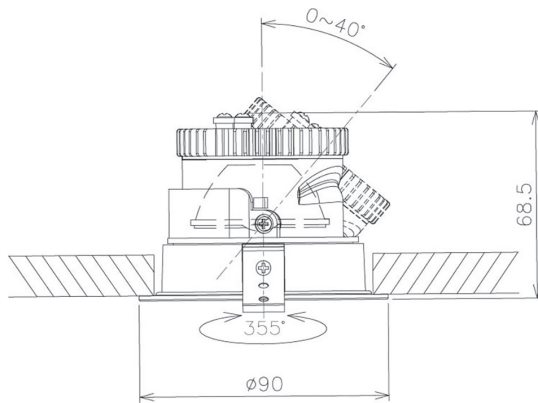

Item no. DD091-0520B8530

Series Name:  $\Phi$ 80 Series Lens Type

Installation	Recessed mount
Type	$\Phi$ 80 Series Lens Type
Fixture wattage	5W
Beam angle	20 deg
Color Temp.	3000K
CRI	Ra>85
Luminous	466 lm
Body	Die-cast aluminum alloy
Body finish	N/A
Trim finish	Black
Reflector finish	N/A
IP Rate	IP20
Light source	COB module
Input Voltage	AC220~240V
Dimming Type	Non-Dimmable
Certificate	CE, CCC
Cut Hole	80mm

Height (Weight)	
36.0W	138 (0.7kg)
28.5W	138 (0.7kg)
21.0W	98 (0.6kg)
14.2W	98 (0.6kg)
7.4W	78 (0.6kg)
5.0W	78 (0.4kg)