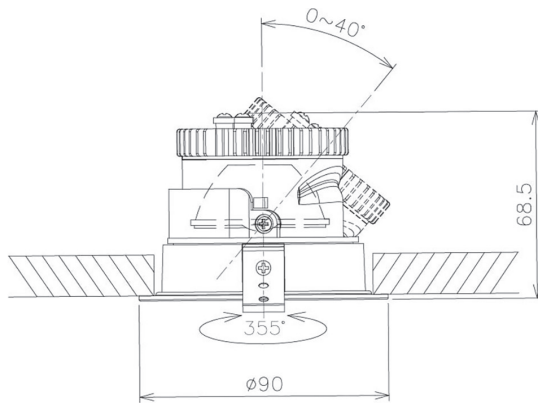

Item no. DD091-0520B8535

Series Name: Φ 80 Series Lens Type

Installation Type	Recessed mount
Fixture wattage	5W
Beam angle	20 deg
Color Temp.	3500K
CRI	Ra>85
Luminous	475 lm
Body	Die-cast aluminum alloy
Body finish	N/A
Trim finish	Black
Reflector finish	N/A
IP Rate	IP20
Light source	COB module
Input Voltage	AC220~240V
Dimming Type	Non-Dimmable
Certificate	CE, CCC
Cut Hole	80mm

Height (Weight)	
36.0W	138 (0.7kg)
28.5W	138 (0.7kg)
21.0W	98 (0.6kg)
14.2W	98 (0.6kg)
7.4W	78 (0.6kg)
5.0W	78 (0.4kg)