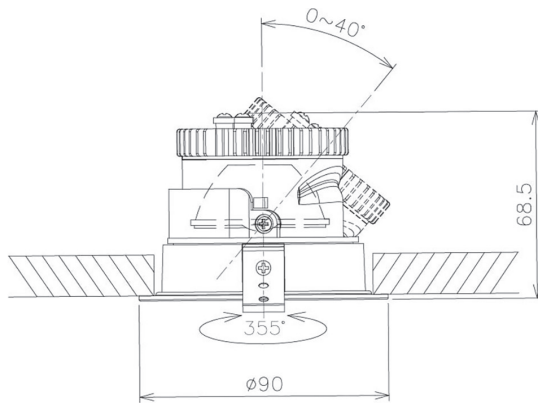

Item no. DD091-0520B8540

Series Name: Φ 80 Series Lens Type

Installation Type	Recessed mount
Fixture wattage	5W
Beam angle	20 deg
Color Temp.	4000K
CRI	Ra>85
Luminous	480 lm
Body	Die-cast aluminum alloy
Body finish	N/A
Trim finish	Black
Reflector finish	N/A
IP Rate	IP20
Light source	COB module
Input Voltage	AC220~240V
Dimming Type	Non-Dimmable
Certificate	CE, CCC
Cut Hole	80mm

Height (Weight)	
36.0W	138 (0.7kg)
28.5W	138 (0.7kg)
21.0W	98 (0.6kg)
14.2W	98 (0.6kg)
7.4W	78 (0.6kg)
5.0W	78 (0.4kg)