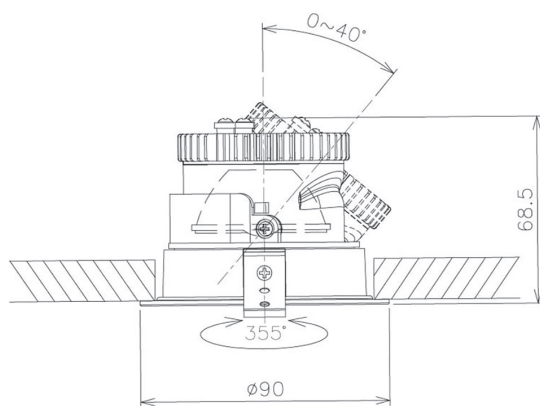

Item no. DD091-0525B8027

Series Name: Φ 80 Series Lens Type

Installation	Recessed mount
Type	Φ 80 Series Lens Type
Fixture wattage	5W
Beam angle	25 deg
Color Temp.	2700K
CRI	Ra>85
Luminous	465 lm
Body	Die-cast aluminum alloy
Body finish	N/A
Trim finish	Black
Reflector finish	N/A
IP Rate	IP20
Light source	COB module
Input Voltage	AC220~240V
Dimming Type	Non-Dimmable
Certificate	CE, CCC
Cut Hole	80mm

Height (Weight)	
36.0W	138 (0.7kg)
28.5W	138 (0.7kg)
21.0W	98 (0.6kg)
14.2W	98 (0.6kg)
7.4W	78 (0.6kg)
5.0W	78 (0.4kg)