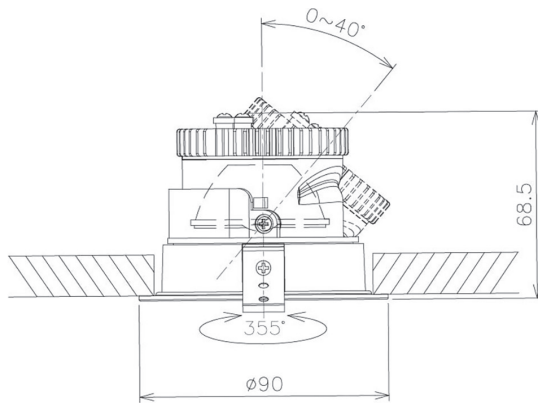

Item no. DD091-0525B8027

Series Name: Φ 80 Series Lens Type

Installation Type	Recessed mount
Fixture wattage	5W
Beam angle	25 deg
Color Temp.	2700K
CRI	Ra>85
Luminous	465 lm
Body	Die-cast aluminum alloy
Body finish	N/A
Trim finish	Black
Reflector finish	N/A
IP Rate	IP20
Light source	COB module
Input Voltage	AC220~240V
Dimming Type	Non-Dimmable
Certificate	CE, CCC
Cut Hole	80mm

Height (Weight)	
36.0W	138 (0.7kg)
28.5W	138 (0.7kg)
21.0W	98 (0.6kg)
14.2W	98 (0.6kg)
7.4W	78 (0.6kg)
5.0W	78 (0.4kg)