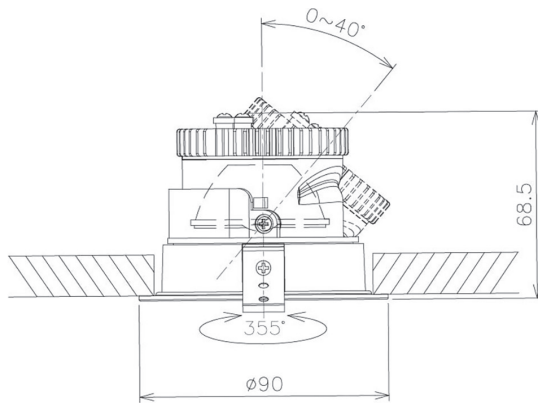

Item no. DD091-0525B8030

Series Name:  $\Phi$ 80 Series Lens Type

Installation Type	Recessed mount
Fixture wattage	5W
Beam angle	25 deg
Color Temp.	3000K
CRI	Ra>85
Luminous	484 lm
Body	Die-cast aluminum alloy
Body finish	N/A
Trim finish	Black
Reflector finish	N/A
IP Rate	IP20
Light source	COB module
Input Voltage	AC220~240V
Dimming Type	Non-Dimmable
Certificate	CE, CCC
Cut Hole	80mm

Height (Weight)	
36.0W	138 (0.7kg)
28.5W	138 (0.7kg)
21.0W	98 (0.6kg)
14.2W	98 (0.6kg)
7.4W	78 (0.6kg)
5.0W	78 (0.4kg)