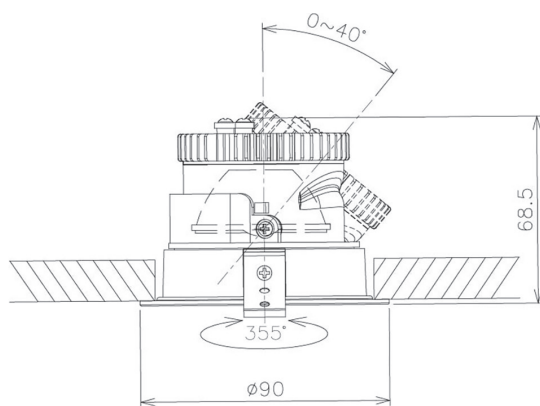

Item no. DD091-0525B8035

Series Name: Φ 80 Series Lens Type

Installation Type	Recessed mount
Fixture wattage	5W
Beam angle	25 deg
Color Temp.	3500K
CRI	Ra>85
Luminous	494 lm
Body	Die-cast aluminum alloy
Body finish	N/A
Trim finish	Black
Reflector finish	N/A
IP Rate	IP20
Light source	COB module
Input Voltage	AC220~240V
Dimming Type	Non-Dimmable
Certificate	CE, CCC
Cut Hole	80mm

Height (Weight)	
36.0W	138 (0.7kg)
28.5W	138 (0.7kg)
21.0W	98 (0.6kg)
14.2W	98 (0.6kg)
7.4W	78 (0.6kg)
5.0W	78 (0.4kg)