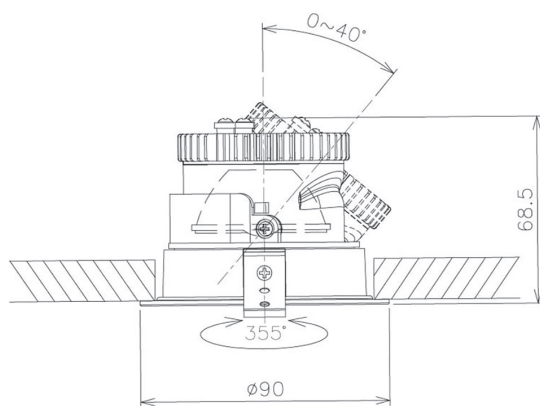

Item no. DD091-0525B8040

Series Name: Φ 80 Series Lens Type

Installation Type	Recessed mount
Fixture wattage	5W
Beam angle	25 deg
Color Temp.	4000K
CRI	Ra>85
Luminous	499 lm
Body	Die-cast aluminum alloy
Body finish	N/A
Trim finish	Black
Reflector finish	N/A
IP Rate	IP20
Light source	COB module
Input Voltage	AC220~240V
Dimming Type	Non-Dimmable
Certificate	CE, CCC
Cut Hole	80mm

Height (Weight)	
36.0W	138 (0.7kg)
28.5W	138 (0.7kg)
21.0W	98 (0.6kg)
14.2W	98 (0.6kg)
7.4W	78 (0.6kg)
5.0W	78 (0.4kg)