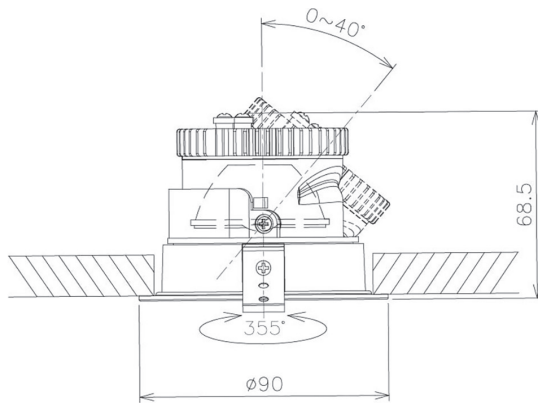

Item no. DD091-0525B8040

Series Name: Φ 80 Series Lens Type

Installation Type	Recessed mount
Fixture wattage	5W
Beam angle	25 deg
Color Temp.	4000K
CRI	Ra>85
Luminous	499 lm
Body	Die-cast aluminum alloy
Body finish	N/A
Trim finish	Black
Reflector finish	N/A
IP Rate	IP20
Light source	COB module
Input Voltage	AC220~240V
Dimming Type	Non-Dimmable
Certificate	CE, CCC
Cut Hole	80mm

Height (Weight)	
36.0W	138 (0.7kg)
28.5W	138 (0.7kg)
21.0W	98 (0.6kg)
14.2W	98 (0.6kg)
7.4W	78 (0.6kg)
5.0W	78 (0.4kg)