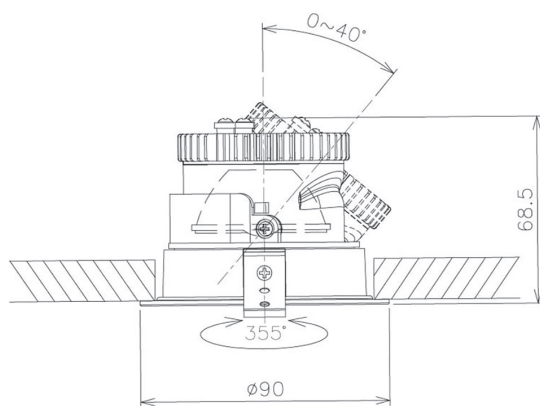

Item no. DD091-0525B8040

Series Name: Φ 80 Series Lens Type

Installation	Recessed mount
Type	Φ 80 Series Lens Type
Fixture wattage	5W
Beam angle	25 deg
Color Temp.	4000K
CRI	Ra>85
Luminous	499 lm
Body	Die-cast aluminum alloy
Body finish	N/A
Trim finish	Black
Reflector finish	N/A
IP Rate	IP20
Light source	COB module
Input Voltage	AC220~240V
Dimming Type	Non-Dimmable
Certificate	CE, CCC
Cut Hole	80mm

Height (Weight)	
36.0W	138 (0.7kg)
28.5W	138 (0.7kg)
21.0W	98 (0.6kg)
14.2W	98 (0.6kg)
7.4W	78 (0.6kg)
5.0W	78 (0.4kg)