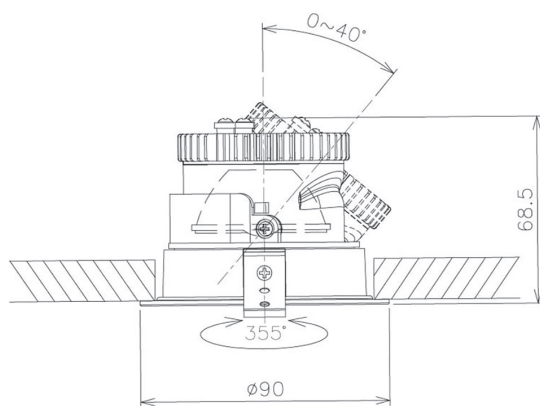

Item no. DD091-0525B8527

Series Name: Φ 80 Series Lens Type

Installation	Recessed mount
Type	Φ 80 Series Lens Type
Fixture wattage	5W
Beam angle	30 deg
Color Temp.	2700K
CRI	Ra>85
Luminous	437 lm
Body	Die-cast aluminum alloy
Body finish	N/A
Trim finish	Black
Reflector finish	N/A
IP Rate	IP20
Light source	COB module
Input Voltage	AC220~240V
Dimming Type	Non-Dimmable
Certificate	CE, CCC
Cut Hole	80mm

Height (Weight)	
36.0W	138 (0.7kg)
28.5W	138 (0.7kg)
21.0W	98 (0.6kg)
14.2W	98 (0.6kg)
7.4W	78 (0.6kg)
5.0W	78 (0.4kg)