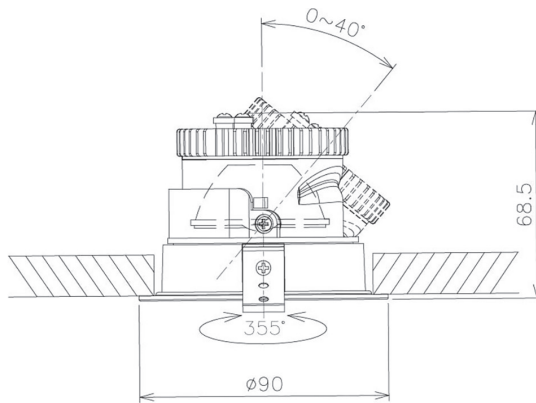

Item no. DD091-0525B8527

Series Name: Φ 80 Series Lens Type

Installation Type	Recessed mount
Fixture wattage	5W
Beam angle	30 deg
Color Temp.	2700K
CRI	Ra>85
Luminous	437 lm
Body	Die-cast aluminum alloy
Body finish	N/A
Trim finish	Black
Reflector finish	N/A
IP Rate	IP20
Light source	COB module
Input Voltage	AC220~240V
Dimming Type	Non-Dimmable
Certificate	CE, CCC
Cut Hole	80mm

Height (Weight)	
36.0W	138 (0.7kg)
28.5W	138 (0.7kg)
21.0W	98 (0.6kg)
14.2W	98 (0.6kg)
7.4W	78 (0.6kg)
5.0W	78 (0.4kg)