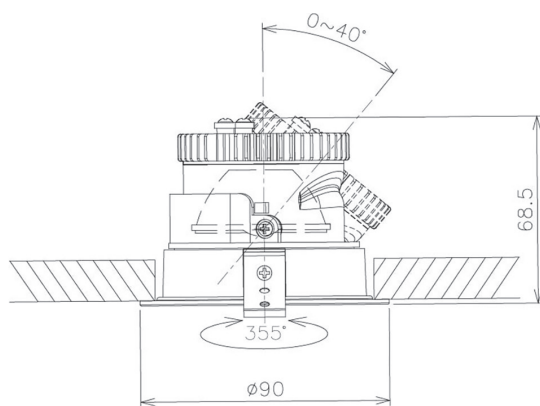

Item no. DD091-0525B8530

Series Name: Φ 80 Series Lens Type

Installation Type	Recessed mount
Fixture wattage	5W
Beam angle	30 deg
Color Temp.	3000K
CRI	Ra>85
Luminous	455 lm
Body	Die-cast aluminum alloy
Body finish	N/A
Trim finish	Black
Reflector finish	N/A
IP Rate	IP20
Light source	COB module
Input Voltage	AC220~240V
Dimming Type	Non-Dimmable
Certificate	CE, CCC
Cut Hole	80mm

Height (Weight)	
36.0W	138 (0.7kg)
28.5W	138 (0.7kg)
21.0W	98 (0.6kg)
14.2W	98 (0.6kg)
7.4W	78 (0.6kg)
5.0W	78 (0.4kg)