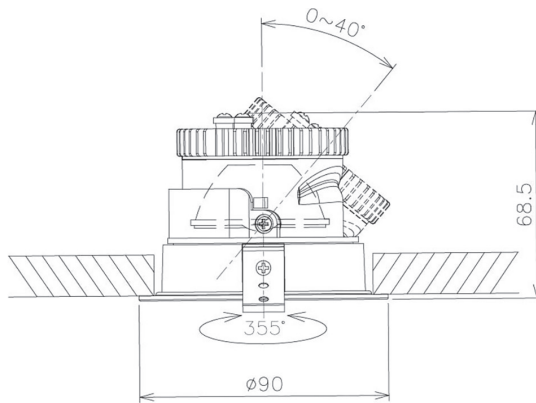

Item no. DD091-0525B8535

Series Name: Φ 80 Series Lens Type

Installation Type	Recessed mount
Fixture wattage	5W
Beam angle	30 deg
Color Temp.	3500K
CRI	Ra>85
Luminous	464 lm
Body	Die-cast aluminum alloy
Body finish	N/A
Trim finish	Black
Reflector finish	N/A
IP Rate	IP20
Light source	COB module
Input Voltage	AC220~240V
Dimming Type	Non-Dimmable
Certificate	CE, CCC
Cut Hole	80mm

Height (Weight)	
36.0W	138 (0.7kg)
28.5W	138 (0.7kg)
21.0W	98 (0.6kg)
14.2W	98 (0.6kg)
7.4W	78 (0.6kg)
5.0W	78 (0.4kg)