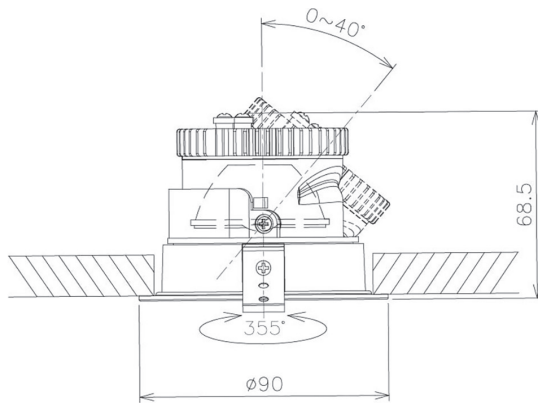

Item no. DD091-0525B8540

Series Name: Φ 80 Series Lens Type

Installation Type	Recessed mount
Fixture wattage	5W
Beam angle	30 deg
Color Temp.	4000K
CRI	Ra>85
Luminous	469 lm
Body	Die-cast aluminum alloy
Body finish	N/A
Trim finish	Black
Reflector finish	N/A
IP Rate	IP20
Light source	COB module
Input Voltage	AC220~240V
Dimming Type	Non-Dimmable
Certificate	CE, CCC
Cut Hole	80mm

Height (Weight)	
36.0W	138 (0.7kg)
28.5W	138 (0.7kg)
21.0W	98 (0.6kg)
14.2W	98 (0.6kg)
7.4W	78 (0.6kg)
5.0W	78 (0.4kg)