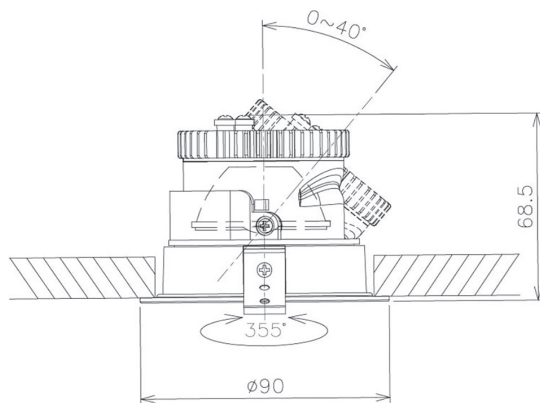

Item no. DD091-0525B9027

Series Name: Φ 80 Series Lens Type

Installation	Recessed mount
Type	
Fixture wattage	5W
Beam angle	30 deg
Color Temp.	2700K
CRI	Ra>90
Luminous	397 lm
Body	Die-cast aluminum alloy
Body finish	N/A
Trim finish	Black
Reflector finish	N/A
IP Rate	IP20
Light source	COB module
Input Voltage	AC220~240V
Dimming Type	Non-Dimmable
Certificate	CE, CCC
Cut Hole	80mm

Height (Weight)	
36.0W	138 (0.7kg)
28.5W	138 (0.7kg)
21.0W	98 (0.6kg)
14.2W	98 (0.6kg)
7.4W	78 (0.6kg)
5.0W	78 (0.4kg)