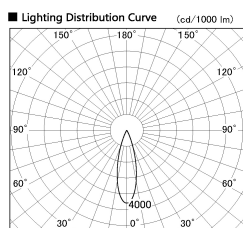

Item no. DD091-0525B9027

Series Name: Φ 80 Series Lens Type

Installation	Recessed mount
Type	
Fixture wattage	5W
Beam angle	30 deg
Color Temp.	2700K
CRI	Ra>90
Luminous	397 lm
Body	Die-cast aluminum alloy
Body finish	N/A
Trim finish	Black
Reflector finish	N/A
IP Rate	IP20
Light source	COB module
Input Voltage	AC220~240V
Dimming Type	Non-Dimmable
Certificate	CE, CCC
Cut Hole	80mm

Height (Weight)	
36.0W	138 (0.7kg)
28.5W	138 (0.7kg)
21.0W	98 (0.6kg)
14.2W	98 (0.6kg)
7.4W	78 (0.6kg)
5.0W	78 (0.4kg)