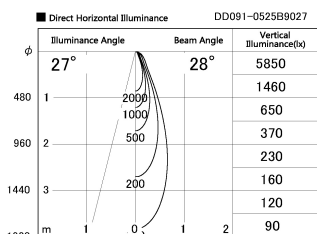

Item no. DD091-0525B9027

Series Name: Φ 80 Series Lens Type

Installation	Recessed mount
Type	Φ 80 Series Lens Type
Fixture wattage	5W
Beam angle	30 deg
Color Temp.	2700K
CRI	Ra>90
Luminous	397 lm
Body	Die-cast aluminum alloy
Body finish	N/A
Trim finish	Black
Reflector finish	N/A
IP Rate	IP20
Light source	COB module
Input Voltage	AC220~240V
Dimming Type	Non-Dimmable
Certificate	CE, CCC
Cut Hole	80mm

Height (Weight)	
36.0W	138 (0.7kg)
28.5W	138 (0.7kg)
21.0W	98 (0.6kg)
14.2W	98 (0.6kg)
7.4W	78 (0.6kg)
5.0W	78 (0.4kg)