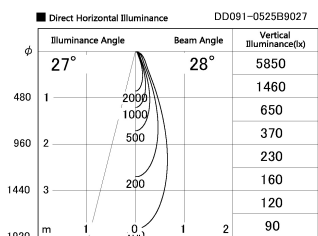

Item no. DD091-0525B9027

Series Name: Φ 80 Series Lens Type

Installation	Recessed mount
Type	
Fixture wattage	5W
Beam angle	30 deg
Color Temp.	2700K
CRI	Ra>90
Luminous	397 lm
Body	Die-cast aluminum alloy
Body finish	N/A
Trim finish	Black
Reflector finish	N/A
IP Rate	IP20
Light source	COB module
Input Voltage	AC220~240V
Dimming Type	Non-Dimmable
Certificate	CE, CCC
Cut Hole	80mm

Height (Weight)	
36.0W	138 (0.7kg)
28.5W	138 (0.7kg)
21.0W	98 (0.6kg)
14.2W	98 (0.6kg)
7.4W	78 (0.6kg)
5.0W	78 (0.4kg)