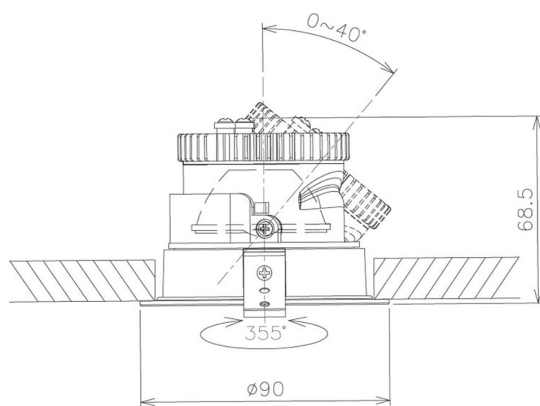

Item no. DD091-0525B9027

Series Name: Φ 80 Series Lens Type

Installation	Recessed mount
Type	Φ 80 Series Lens Type
Fixture wattage	5W
Beam angle	30 deg
Color Temp.	2700K
CRI	Ra>90
Luminous	397 lm
Body	Die-cast aluminum alloy
Body finish	N/A
Trim finish	Black
Reflector finish	N/A
IP Rate	IP20
Light source	COB module
Input Voltage	AC220~240V
Dimming Type	Non-Dimmable
Certificate	CE, CCC
Cut Hole	80mm

Height (Weight)	
36.0W	138 (0.7kg)
28.5W	138 (0.7kg)
21.0W	98 (0.6kg)
14.2W	98 (0.6kg)
7.4W	78 (0.6kg)
5.0W	78 (0.4kg)