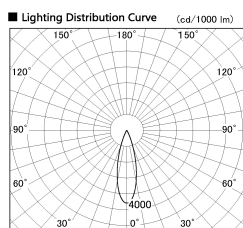

Item no. DD091-0525B9027

Series Name: Φ 80 Series Lens Type

Installation	Recessed mount
Type	Φ 80 Series Lens Type
Fixture wattage	5W
Beam angle	30 deg
Color Temp.	2700K
CRI	Ra>90
Luminous	397 lm
Body	Die-cast aluminum alloy
Body finish	N/A
Trim finish	Black
Reflector finish	N/A
IP Rate	IP20
Light source	COB module
Input Voltage	AC220~240V
Dimming Type	Non-Dimmable
Certificate	CE, CCC
Cut Hole	80mm

Height (Weight)	
36.0W	138 (0.7kg)
28.5W	138 (0.7kg)
21.0W	98 (0.6kg)
14.2W	98 (0.6kg)
7.4W	78 (0.6kg)
5.0W	78 (0.4kg)