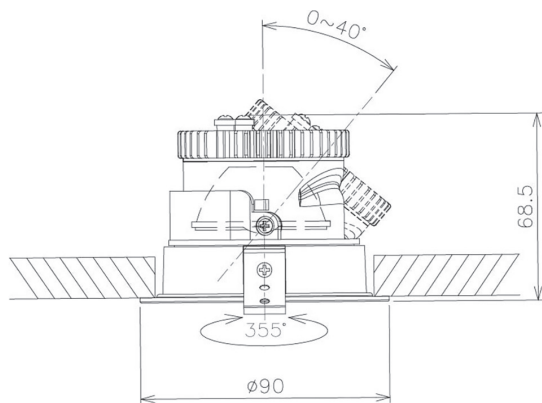

Item no. DD091-0525B9030

Series Name: Φ 80 Series Lens Type

Installation	Recessed mount
Type	Φ 80 Series Lens Type
Fixture wattage	5W
Beam angle	30 deg
Color Temp.	3000K
CRI	Ra>90
Luminous	414 lm
Body	Die-cast aluminum alloy
Body finish	N/A
Trim finish	Black
Reflector finish	N/A
IP Rate	IP20
Light source	COB module
Input Voltage	AC220~240V
Dimming Type	Non-Dimmable
Certificate	CE, CCC
Cut Hole	80mm

Height (Weight)	
36.0W	138 (0.7kg)
28.5W	138 (0.7kg)
21.0W	98 (0.6kg)
14.2W	98 (0.6kg)
7.4W	78 (0.6kg)
5.0W	78 (0.4kg)