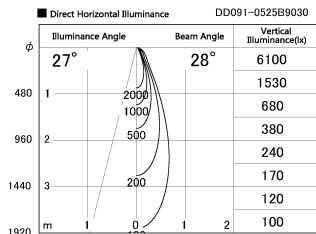

Item no. DD091-0525B9030

Series Name:  $\Phi$ 80 Series Lens Type

Installation	Recessed mount
Type	
Fixture wattage	5W
Beam angle	30 deg
Color Temp.	3000K
CRI	Ra>90
Luminous	414 lm
Body	Die-cast aluminum alloy
Body finish	N/A
Trim finish	Black
Reflector finish	N/A
IP Rate	IP20
Light source	COB module
Input Voltage	AC220~240V
Dimming Type	Non-Dimmable
Certificate	CE, CCC
Cut Hole	80mm

Height (Weight)	
36.0W	138 (0.7kg)
28.5W	138 (0.7kg)
21.0W	98 (0.6kg)
14.2W	98 (0.6kg)
7.4W	78 (0.6kg)
5.0W	78 (0.4kg)