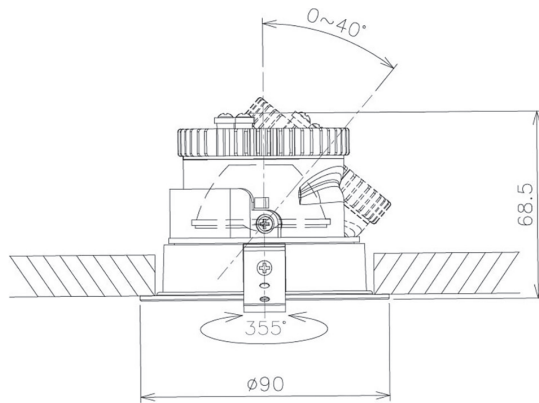

Item no. DD091-0525B9030

Series Name:  $\Phi$ 80 Series Lens Type

Installation	Recessed mount
Type	
Fixture wattage	5W
Beam angle	30 deg
Color Temp.	3000K
CRI	Ra>90
Luminous	414 lm
Body	Die-cast aluminum alloy
Body finish	N/A
Trim finish	Black
Reflector finish	N/A
IP Rate	IP20
Light source	COB module
Input Voltage	AC220~240V
Dimming Type	Non-Dimmable
Certificate	CE, CCC
Cut Hole	80mm

Height (Weight)	
36.0W	138 (0.7kg)
28.5W	138 (0.7kg)
21.0W	98 (0.6kg)
14.2W	98 (0.6kg)
7.4W	78 (0.6kg)
5.0W	78 (0.4kg)