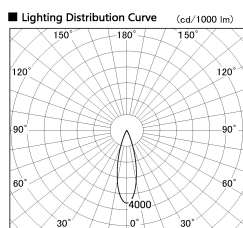

Item no. DD091-0525B9030

Series Name: Φ 80 Series Lens Type

Installation	Recessed mount
Type	Φ 80 Series Lens Type
Fixture wattage	5W
Beam angle	30 deg
Color Temp.	3000K
CRI	Ra>90
Luminous	414 lm
Body	Die-cast aluminum alloy
Body finish	N/A
Trim finish	Black
Reflector finish	N/A
IP Rate	IP20
Light source	COB module
Input Voltage	AC220~240V
Dimming Type	Non-Dimmable
Certificate	CE, CCC
Cut Hole	80mm

Height (Weight)	
36.0W	138 (0.7kg)
28.5W	138 (0.7kg)
21.0W	98 (0.6kg)
14.2W	98 (0.6kg)
7.4W	78 (0.6kg)
5.0W	78 (0.4kg)