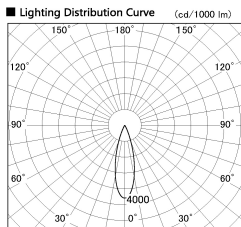

Item no. DD091-0525B9030

Series Name:  $\Phi$ 80 Series Lens Type

Installation	Recessed mount
Type	
Fixture wattage	5W
Beam angle	30 deg
Color Temp.	3000K
CRI	Ra>90
Luminous	414 lm
Body	Die-cast aluminum alloy
Body finish	N/A
Trim finish	Black
Reflector finish	N/A
IP Rate	IP20
Light source	COB module
Input Voltage	AC220~240V
Dimming Type	Non-Dimmable
Certificate	CE, CCC
Cut Hole	80mm

Height (Weight)	
36.0W	138 (0.7kg)
28.5W	138 (0.7kg)
21.0W	98 (0.6kg)
14.2W	98 (0.6kg)
7.4W	78 (0.6kg)
5.0W	78 (0.4kg)