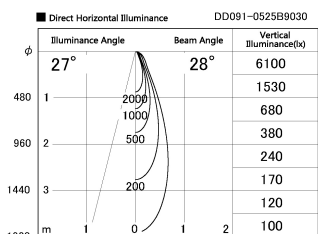

Item no. DD091-0525B9030

Series Name: Φ 80 Series Lens Type

Installation	Recessed mount
Type	Φ 80 Series Lens Type
Fixture wattage	5W
Beam angle	30 deg
Color Temp.	3000K
CRI	Ra>90
Luminous	414 lm
Body	Die-cast aluminum alloy
Body finish	N/A
Trim finish	Black
Reflector finish	N/A
IP Rate	IP20
Light source	COB module
Input Voltage	AC220~240V
Dimming Type	Non-Dimmable
Certificate	CE, CCC
Cut Hole	80mm

Height (Weight)	
36.0W	138 (0.7kg)
28.5W	138 (0.7kg)
21.0W	98 (0.6kg)
14.2W	98 (0.6kg)
7.4W	78 (0.6kg)
5.0W	78 (0.4kg)