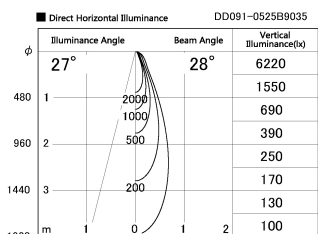

Item no. DD091-0525B9035

Series Name: Φ 80 Series Lens Type

Installation	Recessed mount
Type	Φ 80 Series Lens Type
Fixture wattage	5W
Beam angle	30 deg
Color Temp.	3500K
CRI	Ra>90
Luminous	422 lm
Body	Die-cast aluminum alloy
Body finish	N/A
Trim finish	Black
Reflector finish	N/A
IP Rate	IP20
Light source	COB module
Input Voltage	AC220~240V
Dimming Type	Non-Dimmable
Certificate	CE, CCC
Cut Hole	80mm

Height (Weight)	
36.0W	138 (0.7kg)
28.5W	138 (0.7kg)
21.0W	98 (0.6kg)
14.2W	98 (0.6kg)
7.4W	78 (0.6kg)
5.0W	78 (0.4kg)