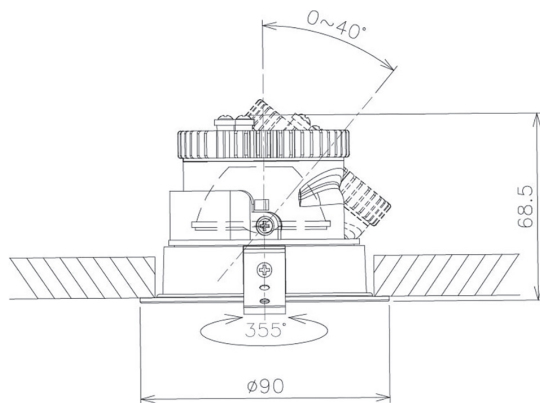

Item no. DD091-0525B9035

Series Name: Φ 80 Series Lens Type

Installation	Recessed mount
Type	Φ 80 Series Lens Type
Fixture wattage	5W
Beam angle	30 deg
Color Temp.	3500K
CRI	Ra>90
Luminous	422 lm
Body	Die-cast aluminum alloy
Body finish	N/A
Trim finish	Black
Reflector finish	N/A
IP Rate	IP20
Light source	COB module
Input Voltage	AC220~240V
Dimming Type	Non-Dimmable
Certificate	CE, CCC
Cut Hole	80mm

Height (Weight)	
36.0W	138 (0.7kg)
28.5W	138 (0.7kg)
21.0W	98 (0.6kg)
14.2W	98 (0.6kg)
7.4W	78 (0.6kg)
5.0W	78 (0.4kg)