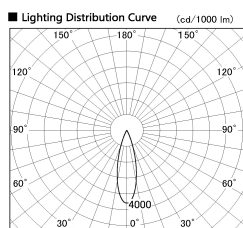

Item no. DD091-0525B9035

Series Name: Φ 80 Series Lens Type

Installation	Recessed mount
Type	
Fixture wattage	5W
Beam angle	30 deg
Color Temp.	3500K
CRI	Ra>90
Luminous	422 lm
Body	Die-cast aluminum alloy
Body finish	N/A
Trim finish	Black
Reflector finish	N/A
IP Rate	IP20
Light source	COB module
Input Voltage	AC220~240V
Dimming Type	Non-Dimmable
Certificate	CE, CCC
Cut Hole	80mm

Height (Weight)	
36.0W	138 (0.7kg)
28.5W	138 (0.7kg)
21.0W	98 (0.6kg)
14.2W	98 (0.6kg)
7.4W	78 (0.6kg)
5.0W	78 (0.4kg)