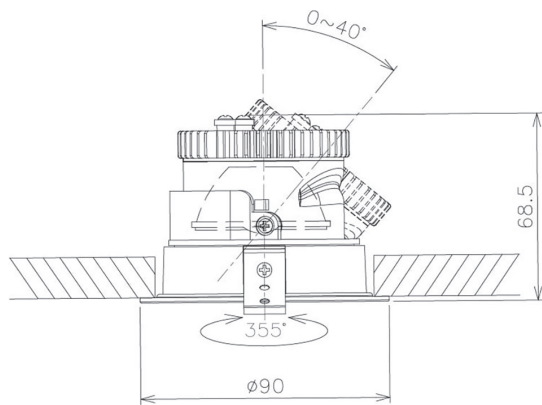

Item no. DD091-0525B9035

Series Name: Φ 80 Series Lens Type

Installation	Recessed mount
Type	
Fixture wattage	5W
Beam angle	30 deg
Color Temp.	3500K
CRI	Ra>90
Luminous	422 lm
Body	Die-cast aluminum alloy
Body finish	N/A
Trim finish	Black
Reflector finish	N/A
IP Rate	IP20
Light source	COB module
Input Voltage	AC220~240V
Dimming Type	Non-Dimmable
Certificate	CE, CCC
Cut Hole	80mm

Height (Weight)	
36.0W	138 (0.7kg)
28.5W	138 (0.7kg)
21.0W	98 (0.6kg)
14.2W	98 (0.6kg)
7.4W	78 (0.6kg)
5.0W	78 (0.4kg)