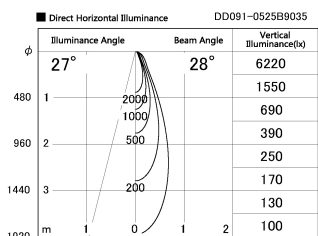

Item no. DD091-0525B9035

Series Name: Φ 80 Series Lens Type

Installation	Recessed mount
Type	
Fixture wattage	5W
Beam angle	30 deg
Color Temp.	3500K
CRI	Ra>90
Luminous	422 lm
Body	Die-cast aluminum alloy
Body finish	N/A
Trim finish	Black
Reflector finish	N/A
IP Rate	IP20
Light source	COB module
Input Voltage	AC220~240V
Dimming Type	Non-Dimmable
Certificate	CE, CCC
Cut Hole	80mm

Height (Weight)	
36.0W	138 (0.7kg)
28.5W	138 (0.7kg)
21.0W	98 (0.6kg)
14.2W	98 (0.6kg)
7.4W	78 (0.6kg)
5.0W	78 (0.4kg)