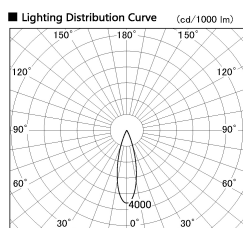

Item no. DD091-0525B9035

Series Name: Φ 80 Series Lens Type

Installation	Recessed mount
Type	Φ 80 Series Lens Type
Fixture wattage	5W
Beam angle	30 deg
Color Temp.	3500K
CRI	Ra>90
Luminous	422 lm
Body	Die-cast aluminum alloy
Body finish	N/A
Trim finish	Black
Reflector finish	N/A
IP Rate	IP20
Light source	COB module
Input Voltage	AC220~240V
Dimming Type	Non-Dimmable
Certificate	CE, CCC
Cut Hole	80mm

Height (Weight)	
36.0W	138 (0.7kg)
28.5W	138 (0.7kg)
21.0W	98 (0.6kg)
14.2W	98 (0.6kg)
7.4W	78 (0.6kg)
5.0W	78 (0.4kg)