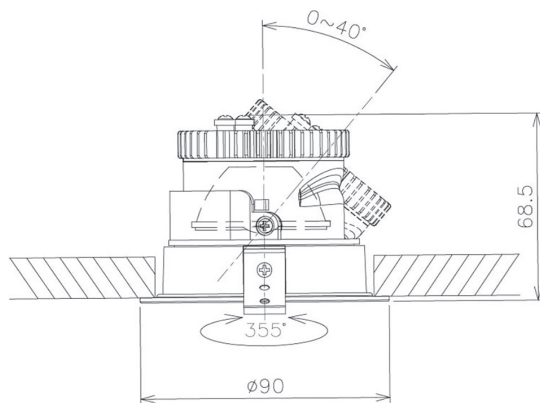

Item no. DD091-0525B9040

Series Name: Φ 80 Series Lens Type

Installation	Recessed mount
Type	
Fixture wattage	5W
Beam angle	30 deg
Color Temp.	4000K
CRI	Ra>90
Luminous	426 lm
Body	Die-cast aluminum alloy
Body finish	N/A
Trim finish	Black
Reflector finish	N/A
IP Rate	IP20
Light source	COB module
Input Voltage	AC220~240V
Dimming Type	Non-Dimmable
Certificate	CE, CCC
Cut Hole	80mm

Height (Weight)	
36.0W	138 (0.7kg)
28.5W	138 (0.7kg)
21.0W	98 (0.6kg)
14.2W	98 (0.6kg)
7.4W	78 (0.6kg)
5.0W	78 (0.4kg)