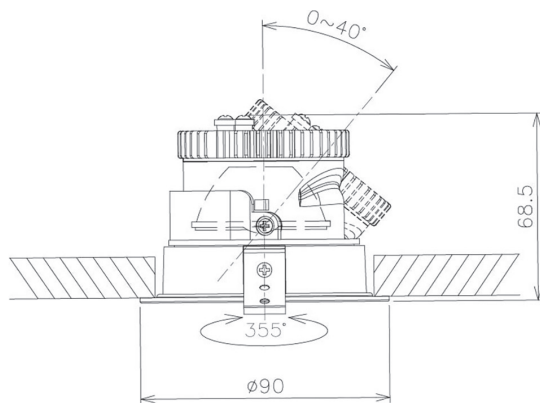

Item no. DD091-0525B9040

Series Name: Φ 80 Series Lens Type

Installation	Recessed mount
Type	Φ 80 Series Lens Type
Fixture wattage	5W
Beam angle	30 deg
Color Temp.	4000K
CRI	Ra>90
Luminous	426 lm
Body	Die-cast aluminum alloy
Body finish	N/A
Trim finish	Black
Reflector finish	N/A
IP Rate	IP20
Light source	COB module
Input Voltage	AC220~240V
Dimming Type	Non-Dimmable
Certificate	CE, CCC
Cut Hole	80mm

Height (Weight)	
36.0W	138 (0.7kg)
28.5W	138 (0.7kg)
21.0W	98 (0.6kg)
14.2W	98 (0.6kg)
7.4W	78 (0.6kg)
5.0W	78 (0.4kg)