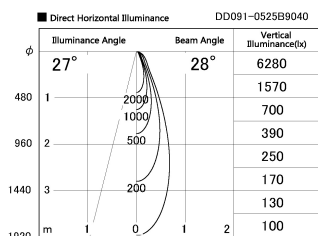

Item no. DD091-0525B9040

Series Name: Φ 80 Series Lens Type

Installation	Recessed mount
Type	
Fixture wattage	5W
Beam angle	30 deg
Color Temp.	4000K
CRI	Ra>90
Luminous	426 lm
Body	Die-cast aluminum alloy
Body finish	N/A
Trim finish	Black
Reflector finish	N/A
IP Rate	IP20
Light source	COB module
Input Voltage	AC220~240V
Dimming Type	Non-Dimmable
Certificate	CE, CCC
Cut Hole	80mm

Height (Weight)	
36.0W	138 (0.7kg)
28.5W	138 (0.7kg)
21.0W	98 (0.6kg)
14.2W	98 (0.6kg)
7.4W	78 (0.6kg)
5.0W	78 (0.4kg)