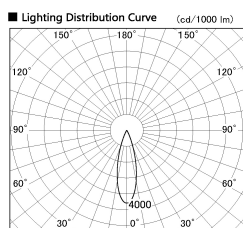

Item no. DD091-0525B9040

Series Name: Φ 80 Series Lens Type

Installation	Recessed mount
Type	
Fixture wattage	5W
Beam angle	30 deg
Color Temp.	4000K
CRI	Ra>90
Luminous	426 lm
Body	Die-cast aluminum alloy
Body finish	N/A
Trim finish	Black
Reflector finish	N/A
IP Rate	IP20
Light source	COB module
Input Voltage	AC220~240V
Dimming Type	Non-Dimmable
Certificate	CE, CCC
Cut Hole	80mm

Height (Weight)	
36.0W	138 (0.7kg)
28.5W	138 (0.7kg)
21.0W	98 (0.6kg)
14.2W	98 (0.6kg)
7.4W	78 (0.6kg)
5.0W	78 (0.4kg)