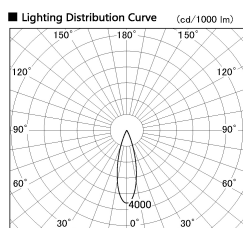

Item no. DD091-0525B9040

Series Name: Φ 80 Series Lens Type

Installation	Recessed mount
Type	Φ 80 Series Lens Type
Fixture wattage	5W
Beam angle	30 deg
Color Temp.	4000K
CRI	Ra>90
Luminous	426 lm
Body	Die-cast aluminum alloy
Body finish	N/A
Trim finish	Black
Reflector finish	N/A
IP Rate	IP20
Light source	COB module
Input Voltage	AC220~240V
Dimming Type	Non-Dimmable
Certificate	CE, CCC
Cut Hole	80mm

Height (Weight)	
36.0W	138 (0.7kg)
28.5W	138 (0.7kg)
21.0W	98 (0.6kg)
14.2W	98 (0.6kg)
7.4W	78 (0.6kg)
5.0W	78 (0.4kg)