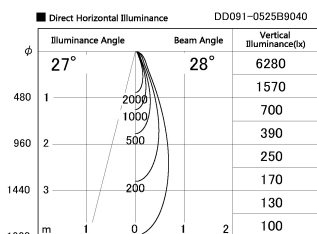

Item no. DD091-0525B9040

Series Name: Φ 80 Series Lens Type

Installation	Recessed mount
Type	Φ 80 Series Lens Type
Fixture wattage	5W
Beam angle	30 deg
Color Temp.	4000K
CRI	Ra>90
Luminous	426 lm
Body	Die-cast aluminum alloy
Body finish	N/A
Trim finish	Black
Reflector finish	N/A
IP Rate	IP20
Light source	COB module
Input Voltage	AC220~240V
Dimming Type	Non-Dimmable
Certificate	CE, CCC
Cut Hole	80mm

Height (Weight)	
36.0W	138 (0.7kg)
28.5W	138 (0.7kg)
21.0W	98 (0.6kg)
14.2W	98 (0.6kg)
7.4W	78 (0.6kg)
5.0W	78 (0.4kg)