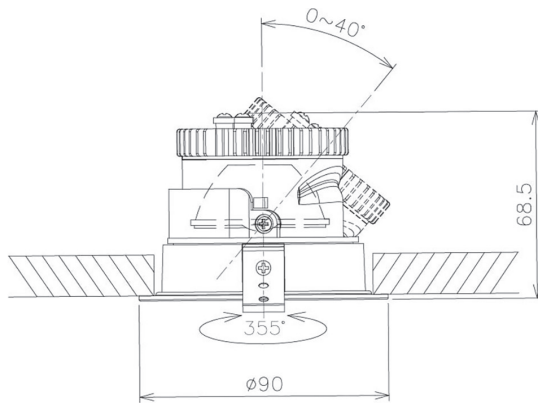

Item no. DD091-0530B8027

Series Name: Φ 80 Series Lens Type

Installation Type	Recessed mount
Fixture wattage	5W
Beam angle	30 deg
Color Temp.	2700K
CRI	Ra>90
Luminous	500 lm
Body	Die-cast aluminum alloy
Body finish	N/A
Trim finish	Black
Reflector finish	N/A
IP Rate	IP20
Light source	COB module
Input Voltage	AC220~240V
Dimming Type	Non-Dimmable
Certificate	CE, CCC
Cut Hole	80mm

Height (Weight)	
36.0W	138 (0.7kg)
28.5W	138 (0.7kg)
21.0W	98 (0.6kg)
14.2W	98 (0.6kg)
7.4W	78 (0.6kg)
5.0W	78 (0.4kg)