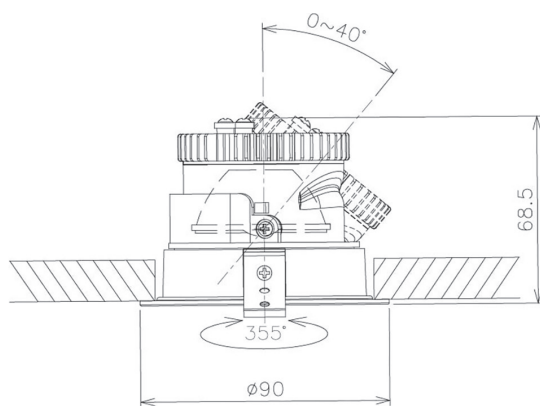

Item no. DD091-0530B8027

Series Name:  $\Phi$ 80 Series Lens Type

Installation	Recessed mount
Type	$\Phi$ 80 Series Lens Type
Fixture wattage	5W
Beam angle	30 deg
Color Temp.	2700K
CRI	Ra>90
Luminous	500 lm
Body	Die-cast aluminum alloy
Body finish	N/A
Trim finish	Black
Reflector finish	N/A
IP Rate	IP20
Light source	COB module
Input Voltage	AC220~240V
Dimming Type	Non-Dimmable
Certificate	CE, CCC
Cut Hole	80mm

Height (Weight)	
36.0W	138 (0.7kg)
28.5W	138 (0.7kg)
21.0W	98 (0.6kg)
14.2W	98 (0.6kg)
7.4W	78 (0.6kg)
5.0W	78 (0.4kg)