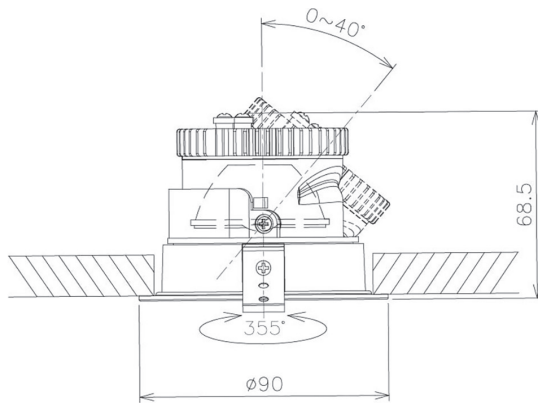

Item no. DD091-0530B8030

Series Name: Φ 80 Series Lens Type

Installation Type	Recessed mount
Fixture wattage	5W
Beam angle	30 deg
Color Temp.	3000K
CRI	Ra>90
Luminous	522 lm
Body	Die-cast aluminum alloy
Body finish	N/A
Trim finish	Black
Reflector finish	N/A
IP Rate	IP20
Light source	COB module
Input Voltage	AC220~240V
Dimming Type	Non-Dimmable
Certificate	CE, CCC
Cut Hole	80mm

Height (Weight)	
36.0W	138 (0.7kg)
28.5W	138 (0.7kg)
21.0W	98 (0.6kg)
14.2W	98 (0.6kg)
7.4W	78 (0.6kg)
5.0W	78 (0.4kg)