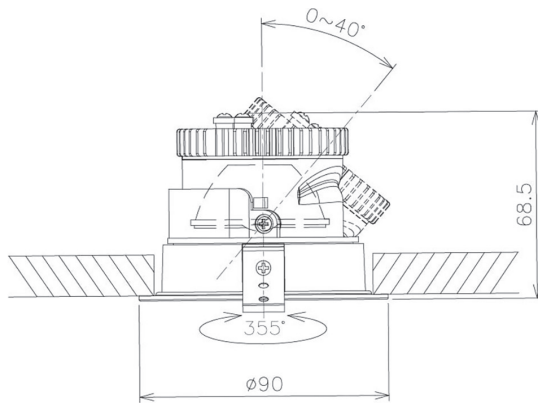

Item no. DD091-0530B8035

Series Name: Φ 80 Series Lens Type

Installation	Recessed mount
Type	Φ 80 Series Lens Type
Fixture wattage	5W
Beam angle	30 deg
Color Temp.	3500K
CRI	Ra>90
Luminous	532 lm
Body	Die-cast aluminum alloy
Body finish	N/A
Trim finish	Black
Reflector finish	N/A
IP Rate	IP20
Light source	COB module
Input Voltage	AC220~240V
Dimming Type	Non-Dimmable
Certificate	CE, CCC
Cut Hole	80mm

Height (Weight)	
36.0W	138 (0.7kg)
28.5W	138 (0.7kg)
21.0W	98 (0.6kg)
14.2W	98 (0.6kg)
7.4W	78 (0.6kg)
5.0W	78 (0.4kg)