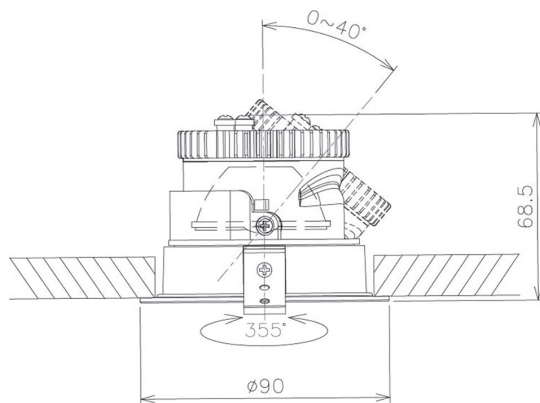

Item no. DD091-0530B8035

Series Name: Φ 80 Series Lens Type

Installation Type	Recessed mount
Fixture wattage	5W
Beam angle	30 deg
Color Temp.	3500K
CRI	Ra>90
Luminous	532 lm
Body	Die-cast aluminum alloy
Body finish	N/A
Trim finish	Black
Reflector finish	N/A
IP Rate	IP20
Light source	COB module
Input Voltage	AC220~240V
Dimming Type	Non-Dimmable
Certificate	CE, CCC
Cut Hole	80mm

Height (Weight)	
36.0W	138 (0.7kg)
28.5W	138 (0.7kg)
21.0W	98 (0.6kg)
14.2W	98 (0.6kg)
7.4W	78 (0.6kg)
5.0W	78 (0.4kg)