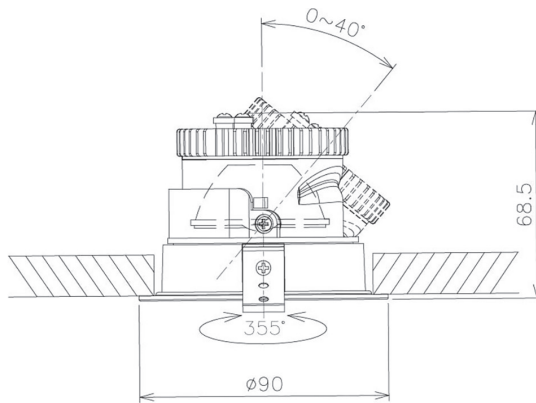

Item no. DD091-0530B8040

Series Name:  $\Phi$ 80 Series Lens Type

|                   |                         |
|-------------------|-------------------------|
| Installation Type | Recessed mount          |
| Fixture wattage   | 5W                      |
| Beam angle        | 30 deg                  |
| Color Temp.       | 4000K                   |
| CRI               | Ra>90                   |
| Luminous          | 537 lm                  |
| Body              | Die-cast aluminum alloy |
| Body finish       | N/A                     |
| Trim finish       | Black                   |
| Reflector finish  | N/A                     |
| IP Rate           | IP20                    |
| Light source      | COB module              |
| Input Voltage     | AC220~240V              |
| Dimming Type      | Non-Dimmable            |
| Certificate       | CE, CCC                 |
| Cut Hole          | 80mm                    |

| Height (Weight) |             |
|-----------------|-------------|
| 36.0W           | 138 (0.7kg) |
| 28.5W           | 138 (0.7kg) |
| 21.0W           | 98 (0.6kg)  |
| 14.2W           | 98 (0.6kg)  |
| 7.4W            | 78 (0.6kg)  |
| 5.0W            | 78 (0.4kg)  |