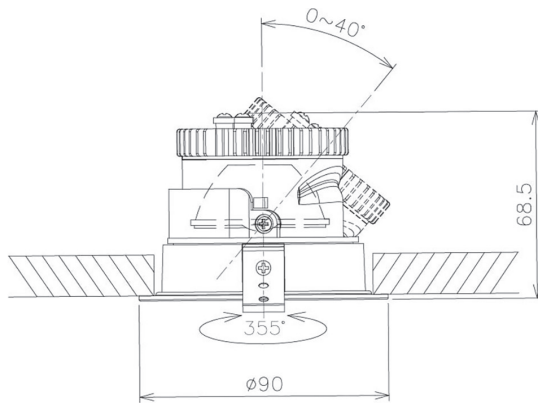

Item no. DD091-0530B8527

Series Name: Φ 80 Series Lens Type

Installation Type	Recessed mount
Fixture wattage	5W
Beam angle	30 deg
Color Temp.	2700K
CRI	Ra>85
Luminous	470 lm
Body	Die-cast aluminum alloy
Body finish	N/A
Trim finish	Black
Reflector finish	N/A
IP Rate	IP20
Light source	COB module
Input Voltage	AC220~240V
Dimming Type	Non-Dimmable
Certificate	CE, CCC
Cut Hole	80mm

Height (Weight)	
36.0W	138 (0.7kg)
28.5W	138 (0.7kg)
21.0W	98 (0.6kg)
14.2W	98 (0.6kg)
7.4W	78 (0.6kg)
5.0W	78 (0.4kg)