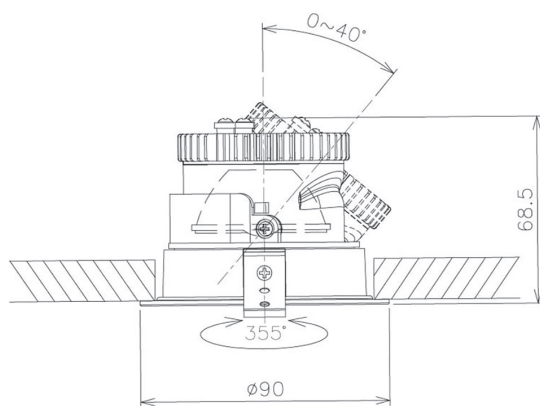

Item no. DD091-0530B8527

Series Name:  $\Phi$ 80 Series Lens Type

Installation	Recessed mount
Type	$\Phi$ 80 Series Lens Type
Fixture wattage	5W
Beam angle	30 deg
Color Temp.	2700K
CRI	Ra>85
Luminous	470 lm
Body	Die-cast aluminum alloy
Body finish	N/A
Trim finish	Black
Reflector finish	N/A
IP Rate	IP20
Light source	COB module
Input Voltage	AC220~240V
Dimming Type	Non-Dimmable
Certificate	CE, CCC
Cut Hole	80mm

Height (Weight)	
36.0W	138 (0.7kg)
28.5W	138 (0.7kg)
21.0W	98 (0.6kg)
14.2W	98 (0.6kg)
7.4W	78 (0.6kg)
5.0W	78 (0.4kg)