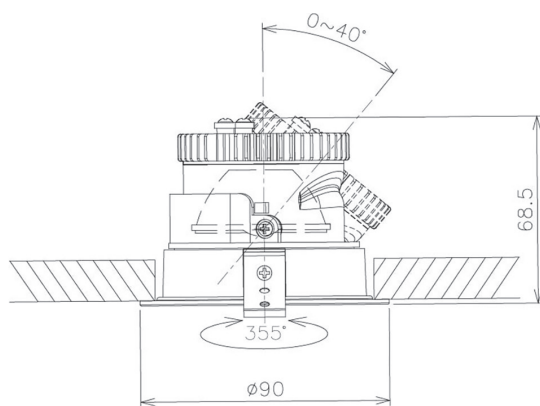

Item no. DD091-0530B8530

Series Name:  $\Phi$ 80 Series Lens Type

Installation Type	Recessed mount
Fixture wattage	5W
Beam angle	30 deg
Color Temp.	3000K
CRI	Ra>85
Luminous	490 lm
Body	Die-cast aluminum alloy
Body finish	N/A
Trim finish	Black
Reflector finish	N/A
IP Rate	IP20
Light source	COB module
Input Voltage	AC220~240V
Dimming Type	Non-Dimmable
Certificate	CE, CCC
Cut Hole	80mm

Height (Weight)	
36.0W	138 (0.7kg)
28.5W	138 (0.7kg)
21.0W	98 (0.6kg)
14.2W	98 (0.6kg)
7.4W	78 (0.6kg)
5.0W	78 (0.4kg)