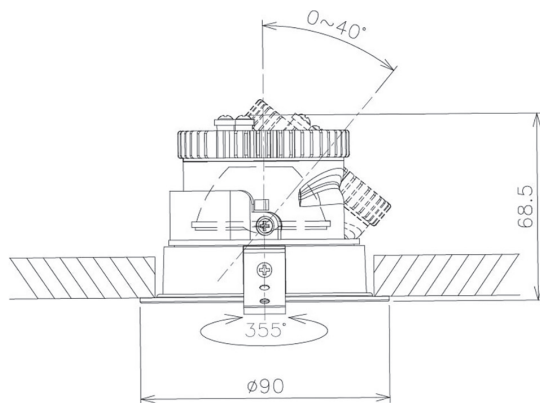

Item no. DD091-0530B8530

Series Name: Φ 80 Series Lens Type

Installation	Recessed mount
Type	Φ 80 Series Lens Type
Fixture wattage	5W
Beam angle	30 deg
Color Temp.	3000K
CRI	Ra>85
Luminous	490 lm
Body	Die-cast aluminum alloy
Body finish	N/A
Trim finish	Black
Reflector finish	N/A
IP Rate	IP20
Light source	COB module
Input Voltage	AC220~240V
Dimming Type	Non-Dimmable
Certificate	CE, CCC
Cut Hole	80mm

Height (Weight)	
36.0W	138 (0.7kg)
28.5W	138 (0.7kg)
21.0W	98 (0.6kg)
14.2W	98 (0.6kg)
7.4W	78 (0.6kg)
5.0W	78 (0.4kg)