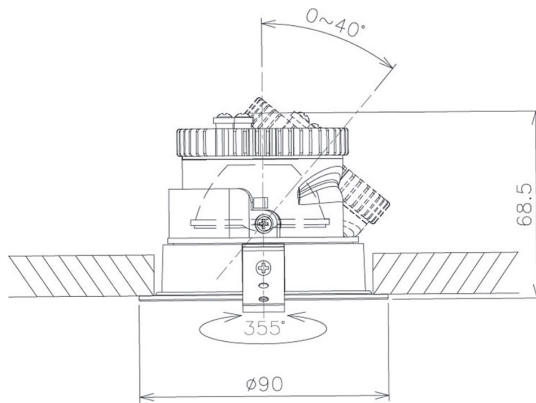

Item no. DD091-0530B8535

Series Name:  $\Phi$ 80 Series Lens Type

Installation	Recessed mount
Type	$\Phi$ 80 Series Lens Type
Fixture wattage	5W
Beam angle	30 deg
Color Temp.	3500K
CRI	Ra>85
Luminous	500 lm
Body	Die-cast aluminum alloy
Body finish	N/A
Trim finish	Black
Reflector finish	N/A
IP Rate	IP20
Light source	COB module
Input Voltage	AC220~240V
Dimming Type	Non-Dimmable
Certificate	CE, CCC
Cut Hole	80mm

Height (Weight)	
36.0W	138 (0.7kg)
28.5W	138 (0.7kg)
21.0W	98 (0.6kg)
14.2W	98 (0.6kg)
7.4W	78 (0.6kg)
5.0W	78 (0.4kg)