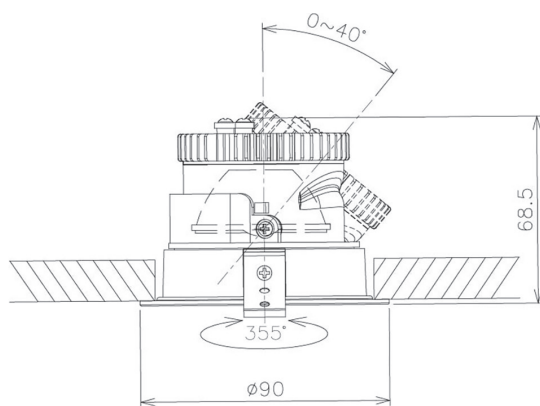

Item no. DD091-0530B8535

Series Name: Φ 80 Series Lens Type

Installation Type	Recessed mount
Fixture wattage	5W
Beam angle	30 deg
Color Temp.	3500K
CRI	Ra>85
Luminous	500 lm
Body	Die-cast aluminum alloy
Body finish	N/A
Trim finish	Black
Reflector finish	N/A
IP Rate	IP20
Light source	COB module
Input Voltage	AC220~240V
Dimming Type	Non-Dimmable
Certificate	CE, CCC
Cut Hole	80mm

Height (Weight)	
36.0W	138 (0.7kg)
28.5W	138 (0.7kg)
21.0W	98 (0.6kg)
14.2W	98 (0.6kg)
7.4W	78 (0.6kg)
5.0W	78 (0.4kg)