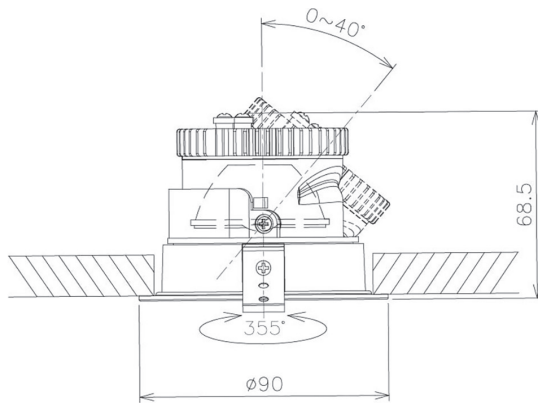

Item no. DD091-0530B8540

Series Name:  $\Phi$ 80 Series Lens Type

Installation Type	Recessed mount
Fixture wattage	5W
Beam angle	30 deg
Color Temp.	4000K
CRI	Ra>85
Luminous	505 lm
Body	Die-cast aluminum alloy
Body finish	N/A
Trim finish	Black
Reflector finish	N/A
IP Rate	IP20
Light source	COB module
Input Voltage	AC220~240V
Dimming Type	Non-Dimmable
Certificate	CE, CCC
Cut Hole	80mm

Height (Weight)	
36.0W	138 (0.7kg)
28.5W	138 (0.7kg)
21.0W	98 (0.6kg)
14.2W	98 (0.6kg)
7.4W	78 (0.6kg)
5.0W	78 (0.4kg)