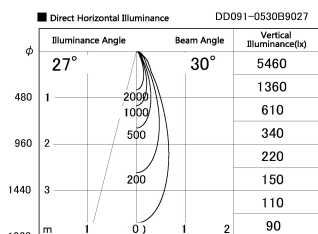

Item no. DD091-0530B9027

Series Name:  $\Phi$ 80 Series Lens Type

Installation	Recessed mount
Type	
Fixture wattage	5W
Beam angle	30 deg
Color Temp.	2700K
CRI	Ra>90
Luminous	428 lm
Body	Die-cast aluminum alloy
Body finish	N/A
Trim finish	Black
Reflector finish	N/A
IP Rate	IP20
Light source	COB module
Input Voltage	AC220~240V
Dimming Type	Non-Dimmable
Certificate	CE, CCC
Cut Hole	80mm

Height (Weight)	
36.0W	138 (0.7kg)
28.5W	138 (0.7kg)
21.0W	98 (0.6kg)
14.2W	98 (0.6kg)
7.4W	78 (0.6kg)
5.0W	78 (0.4kg)