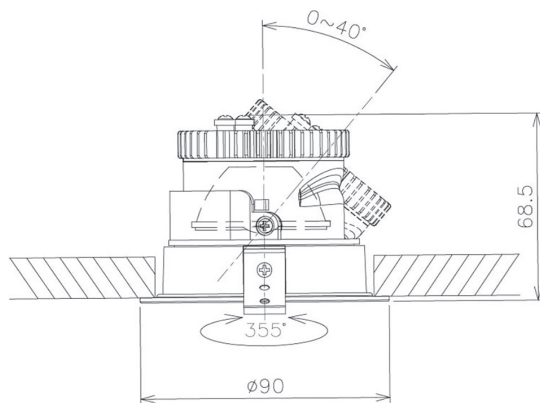

Item no. DD091-0530B9027

Series Name:  $\Phi$ 80 Series Lens Type

Installation	Recessed mount
Type	
Fixture wattage	5W
Beam angle	30 deg
Color Temp.	2700K
CRI	Ra>90
Luminous	428 lm
Body	Die-cast aluminum alloy
Body finish	N/A
Trim finish	Black
Reflector finish	N/A
IP Rate	IP20
Light source	COB module
Input Voltage	AC220~240V
Dimming Type	Non-Dimmable
Certificate	CE, CCC
Cut Hole	80mm

Height (Weight)	
36.0W	138 (0.7kg)
28.5W	138 (0.7kg)
21.0W	98 (0.6kg)
14.2W	98 (0.6kg)
7.4W	78 (0.6kg)
5.0W	78 (0.4kg)