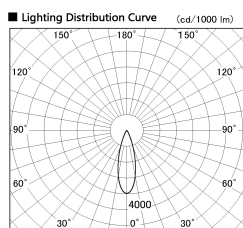

Item no. DD091-0530B9027

Series Name:  $\Phi$ 80 Series Lens Type

Installation	Recessed mount
Type	
Fixture wattage	5W
Beam angle	30 deg
Color Temp.	2700K
CRI	Ra>90
Luminous	428 lm
Body	Die-cast aluminum alloy
Body finish	N/A
Trim finish	Black
Reflector finish	N/A
IP Rate	IP20
Light source	COB module
Input Voltage	AC220~240V
Dimming Type	Non-Dimmable
Certificate	CE, CCC
Cut Hole	80mm

Height (Weight)	
36.0W	138 (0.7kg)
28.5W	138 (0.7kg)
21.0W	98 (0.6kg)
14.2W	98 (0.6kg)
7.4W	78 (0.6kg)
5.0W	78 (0.4kg)