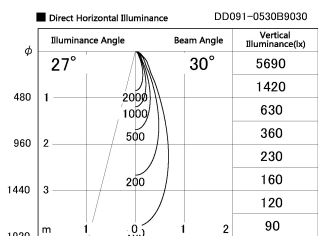

Item no. DD091-0530B9030

Series Name: Φ 80 Series Lens Type

Installation	Recessed mount
Type	Φ 80 Series Lens Type
Fixture wattage	5W
Beam angle	30 deg
Color Temp.	3000K
CRI	Ra>90
Luminous	446 lm
Body	Die-cast aluminum alloy
Body finish	N/A
Trim finish	Black
Reflector finish	N/A
IP Rate	IP20
Light source	COB module
Input Voltage	AC220~240V
Dimming Type	Non-Dimmable
Certificate	CE, CCC
Cut Hole	80mm

Height (Weight)	
36.0W	138 (0.7kg)
28.5W	138 (0.7kg)
21.0W	98 (0.6kg)
14.2W	98 (0.6kg)
7.4W	78 (0.6kg)
5.0W	78 (0.4kg)