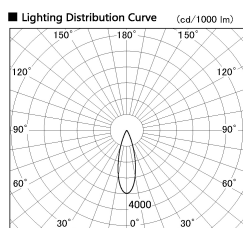

Item no. DD091-0530B9030

Series Name: Φ 80 Series Lens Type

Installation	Recessed mount
Type	Φ 80 Series Lens Type
Fixture wattage	5W
Beam angle	30 deg
Color Temp.	3000K
CRI	Ra>90
Luminous	446 lm
Body	Die-cast aluminum alloy
Body finish	N/A
Trim finish	Black
Reflector finish	N/A
IP Rate	IP20
Light source	COB module
Input Voltage	AC220~240V
Dimming Type	Non-Dimmable
Certificate	CE, CCC
Cut Hole	80mm

Height (Weight)	
36.0W	138 (0.7kg)
28.5W	138 (0.7kg)
21.0W	98 (0.6kg)
14.2W	98 (0.6kg)
7.4W	78 (0.6kg)
5.0W	78 (0.4kg)