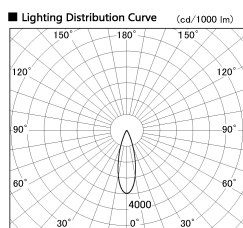

Item no. DD091-0530B9030

Series Name: Φ 80 Series Lens Type

Installation	Recessed mount
Type	
Fixture wattage	5W
Beam angle	30 deg
Color Temp.	3000K
CRI	Ra>90
Luminous	446 lm
Body	Die-cast aluminum alloy
Body finish	N/A
Trim finish	Black
Reflector finish	N/A
IP Rate	IP20
Light source	COB module
Input Voltage	AC220~240V
Dimming Type	Non-Dimmable
Certificate	CE, CCC
Cut Hole	80mm

Height (Weight)	
36.0W	138 (0.7kg)
28.5W	138 (0.7kg)
21.0W	98 (0.6kg)
14.2W	98 (0.6kg)
7.4W	78 (0.6kg)
5.0W	78 (0.4kg)