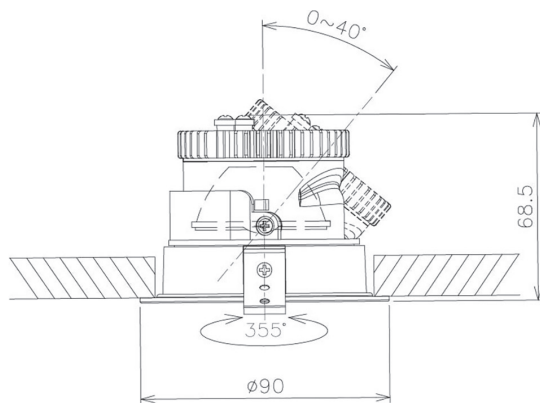

Item no. DD091-0530B9030

Series Name: Φ 80 Series Lens Type

Installation	Recessed mount
Type	Φ 80 Series Lens Type
Fixture wattage	5W
Beam angle	30 deg
Color Temp.	3000K
CRI	Ra>90
Luminous	446 lm
Body	Die-cast aluminum alloy
Body finish	N/A
Trim finish	Black
Reflector finish	N/A
IP Rate	IP20
Light source	COB module
Input Voltage	AC220~240V
Dimming Type	Non-Dimmable
Certificate	CE, CCC
Cut Hole	80mm

Height (Weight)	
36.0W	138 (0.7kg)
28.5W	138 (0.7kg)
21.0W	98 (0.6kg)
14.2W	98 (0.6kg)
7.4W	78 (0.6kg)
5.0W	78 (0.4kg)