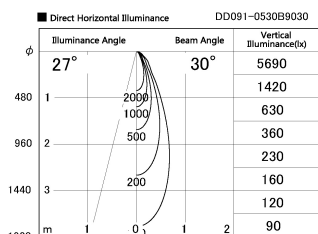

Item no. DD091-0530B9030

Series Name: Φ 80 Series Lens Type

Installation	Recessed mount
Type	
Fixture wattage	5W
Beam angle	30 deg
Color Temp.	3000K
CRI	Ra>90
Luminous	446 lm
Body	Die-cast aluminum alloy
Body finish	N/A
Trim finish	Black
Reflector finish	N/A
IP Rate	IP20
Light source	COB module
Input Voltage	AC220~240V
Dimming Type	Non-Dimmable
Certificate	CE, CCC
Cut Hole	80mm

Height (Weight)	
36.0W	138 (0.7kg)
28.5W	138 (0.7kg)
21.0W	98 (0.6kg)
14.2W	98 (0.6kg)
7.4W	78 (0.6kg)
5.0W	78 (0.4kg)