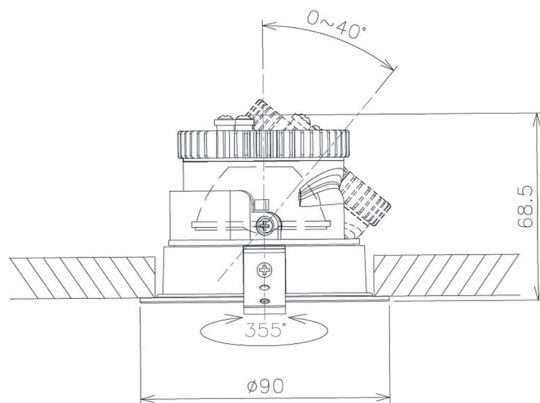

Item no. DD091-0530B9030

Series Name: Φ 80 Series Lens Type

Installation	Recessed mount
Type	
Fixture wattage	5W
Beam angle	30 deg
Color Temp.	3000K
CRI	Ra>90
Luminous	446 lm
Body	Die-cast aluminum alloy
Body finish	N/A
Trim finish	Black
Reflector finish	N/A
IP Rate	IP20
Light source	COB module
Input Voltage	AC220~240V
Dimming Type	Non-Dimmable
Certificate	CE, CCC
Cut Hole	80mm

Height (Weight)	
36.0W	138 (0.7kg)
28.5W	138 (0.7kg)
21.0W	98 (0.6kg)
14.2W	98 (0.6kg)
7.4W	78 (0.6kg)
5.0W	78 (0.4kg)