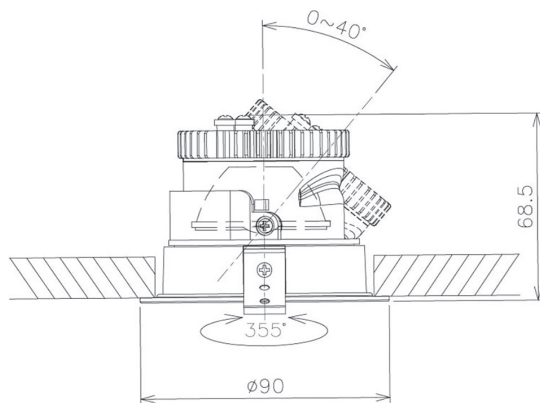

Item no. DD091-0530B9035

Series Name: Φ 80 Series Lens Type

Installation	Recessed mount
Type	
Fixture wattage	5W
Beam angle	30 deg
Color Temp.	3500K
CRI	Ra>90
Luminous	455 lm
Body	Die-cast aluminum alloy
Body finish	N/A
Trim finish	Black
Reflector finish	N/A
IP Rate	IP20
Light source	COB module
Input Voltage	AC220~240V
Dimming Type	Non-Dimmable
Certificate	CE, CCC
Cut Hole	80mm

Height (Weight)	
36.0W	138 (0.7kg)
28.5W	138 (0.7kg)
21.0W	98 (0.6kg)
14.2W	98 (0.6kg)
7.4W	78 (0.6kg)
5.0W	78 (0.4kg)