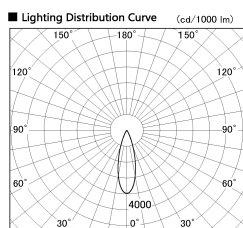

Item no. DD091-0530B9035

Series Name: Φ 80 Series Lens Type

Installation	Recessed mount
Type	
Fixture wattage	5W
Beam angle	30 deg
Color Temp.	3500K
CRI	Ra>90
Luminous	455 lm
Body	Die-cast aluminum alloy
Body finish	N/A
Trim finish	Black
Reflector finish	N/A
IP Rate	IP20
Light source	COB module
Input Voltage	AC220~240V
Dimming Type	Non-Dimmable
Certificate	CE, CCC
Cut Hole	80mm

Height (Weight)	
36.0W	138 (0.7kg)
28.5W	138 (0.7kg)
21.0W	98 (0.6kg)
14.2W	98 (0.6kg)
7.4W	78 (0.6kg)
5.0W	78 (0.4kg)