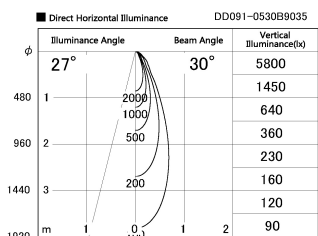

Item no. DD091-0530B9035

Series Name: Φ 80 Series Lens Type

Installation	Recessed mount
Type	
Fixture wattage	5W
Beam angle	30 deg
Color Temp.	3500K
CRI	Ra>90
Luminous	455 lm
Body	Die-cast aluminum alloy
Body finish	N/A
Trim finish	Black
Reflector finish	N/A
IP Rate	IP20
Light source	COB module
Input Voltage	AC220~240V
Dimming Type	Non-Dimmable
Certificate	CE, CCC
Cut Hole	80mm

Height (Weight)	
36.0W	138 (0.7kg)
28.5W	138 (0.7kg)
21.0W	98 (0.6kg)
14.2W	98 (0.6kg)
7.4W	78 (0.6kg)
5.0W	78 (0.4kg)