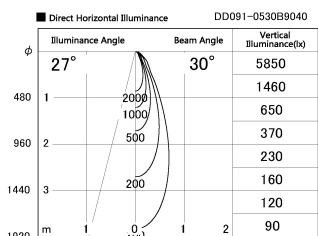

Item no. DD091-0530B9040

Series Name:  $\Phi$ 80 Series Lens Type

Installation	Recessed mount
Type	$\Phi$ 80 Series Lens Type
Fixture wattage	5W
Beam angle	30 deg
Color Temp.	4000K
CRI	Ra>90
Luminous	459 lm
Body	Die-cast aluminum alloy
Body finish	N/A
Trim finish	Black
Reflector finish	N/A
IP Rate	IP20
Light source	COB module
Input Voltage	AC220~240V
Dimming Type	Non-Dimmable
Certificate	CE, CCC
Cut Hole	80mm

Height (Weight)	
36.0W	138 (0.7kg)
28.5W	138 (0.7kg)
21.0W	98 (0.6kg)
14.2W	98 (0.6kg)
7.4W	78 (0.6kg)
5.0W	78 (0.4kg)