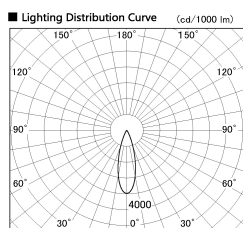

Item no. DD091-0530B9040

Series Name:  $\Phi$ 80 Series Lens Type

Installation	Recessed mount
Type	
Fixture wattage	5W
Beam angle	30 deg
Color Temp.	4000K
CRI	Ra>90
Luminous	459 lm
Body	Die-cast aluminum alloy
Body finish	N/A
Trim finish	Black
Reflector finish	N/A
IP Rate	IP20
Light source	COB module
Input Voltage	AC220~240V
Dimming Type	Non-Dimmable
Certificate	CE, CCC
Cut Hole	80mm

Height (Weight)	
36.0W	138 (0.7kg)
28.5W	138 (0.7kg)
21.0W	98 (0.6kg)
14.2W	98 (0.6kg)
7.4W	78 (0.6kg)
5.0W	78 (0.4kg)