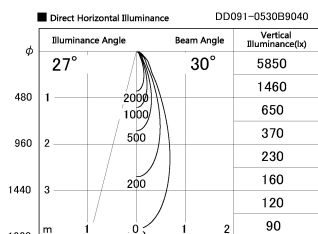

Item no. DD091-0530B9040

Series Name:  $\Phi$ 80 Series Lens Type

Installation	Recessed mount
Type	
Fixture wattage	5W
Beam angle	30 deg
Color Temp.	4000K
CRI	Ra>90
Luminous	459 lm
Body	Die-cast aluminum alloy
Body finish	N/A
Trim finish	Black
Reflector finish	N/A
IP Rate	IP20
Light source	COB module
Input Voltage	AC220~240V
Dimming Type	Non-Dimmable
Certificate	CE, CCC
Cut Hole	80mm

Height (Weight)	
36.0W	138 (0.7kg)
28.5W	138 (0.7kg)
21.0W	98 (0.6kg)
14.2W	98 (0.6kg)
7.4W	78 (0.6kg)
5.0W	78 (0.4kg)