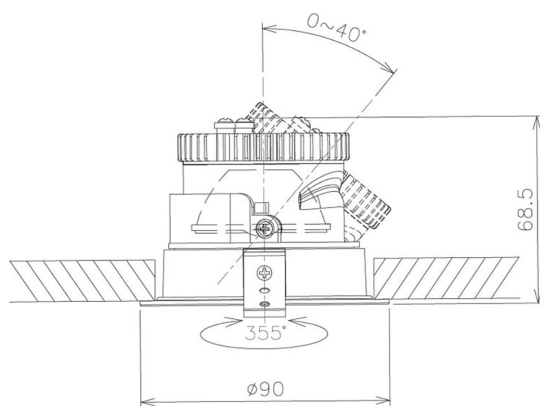

Item no. DD091-0530B9040

Series Name:  $\Phi$ 80 Series Lens Type

Installation	Recessed mount
Type	
Fixture wattage	5W
Beam angle	30 deg
Color Temp.	4000K
CRI	Ra>90
Luminous	459 lm
Body	Die-cast aluminum alloy
Body finish	N/A
Trim finish	Black
Reflector finish	N/A
IP Rate	IP20
Light source	COB module
Input Voltage	AC220~240V
Dimming Type	Non-Dimmable
Certificate	CE, CCC
Cut Hole	80mm

Height (Weight)	
36.0W	138 (0.7kg)
28.5W	138 (0.7kg)
21.0W	98 (0.6kg)
14.2W	98 (0.6kg)
7.4W	78 (0.6kg)
5.0W	78 (0.4kg)