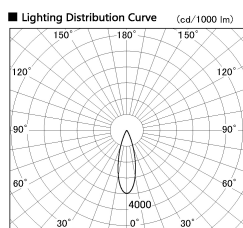

Item no. DD091-0530B9040

Series Name:  $\Phi$ 80 Series Lens Type

Installation	Recessed mount
Type	$\Phi$ 80 Series Lens Type
Fixture wattage	5W
Beam angle	30 deg
Color Temp.	4000K
CRI	Ra>90
Luminous	459 lm
Body	Die-cast aluminum alloy
Body finish	N/A
Trim finish	Black
Reflector finish	N/A
IP Rate	IP20
Light source	COB module
Input Voltage	AC220~240V
Dimming Type	Non-Dimmable
Certificate	CE, CCC
Cut Hole	80mm

Height (Weight)	
36.0W	138 (0.7kg)
28.5W	138 (0.7kg)
21.0W	98 (0.6kg)
14.2W	98 (0.6kg)
7.4W	78 (0.6kg)
5.0W	78 (0.4kg)