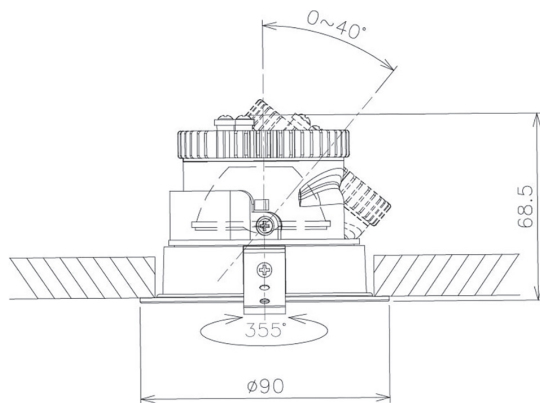

Item no. DD091-0530B9040

Series Name:  $\Phi$ 80 Series Lens Type

Installation	Recessed mount
Type	$\Phi$ 80 Series Lens Type
Fixture wattage	5W
Beam angle	30 deg
Color Temp.	4000K
CRI	Ra>90
Luminous	459 lm
Body	Die-cast aluminum alloy
Body finish	N/A
Trim finish	Black
Reflector finish	N/A
IP Rate	IP20
Light source	COB module
Input Voltage	AC220~240V
Dimming Type	Non-Dimmable
Certificate	CE, CCC
Cut Hole	80mm

Height (Weight)	
36.0W	138 (0.7kg)
28.5W	138 (0.7kg)
21.0W	98 (0.6kg)
14.2W	98 (0.6kg)
7.4W	78 (0.6kg)
5.0W	78 (0.4kg)