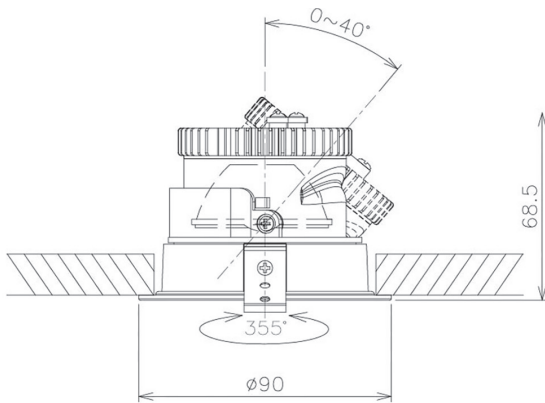

Item no. DD091-0820B8027

Series Name: Φ 80 Series Lens Type

Installation	Recessed mount
Type	Φ 80 Series Lens Type
Fixture wattage	7.4W
Beam angle	20 deg
Color Temp.	2700K
CRI	Ra>80
Luminous	615 lm
Body	Die-cast aluminum alloy
Body finish	N/A
Trim finish	Black
Reflector finish	N/A
IP Rate	IP20
Light source	COB module
Input Voltage	AC220~240V
Dimming Type	Non-Dimmable
Certificate	CE, CCC
Cut Hole	80mm

Height (Weight)	
36.0W	138 (0.7kg)
28.5W	138 (0.7kg)
21.0W	98 (0.6kg)
14.2W	98 (0.6kg)
7.4W	78 (0.6kg)
5.0W	78 (0.4kg)