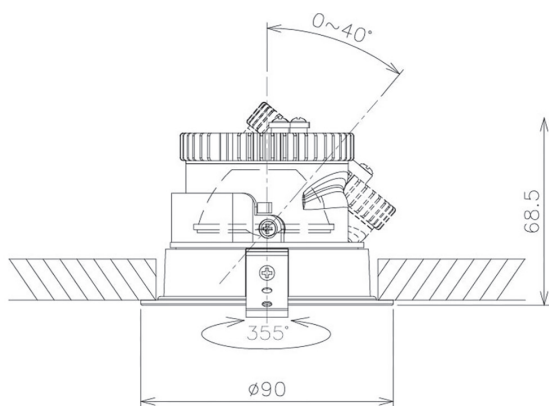

Item no. DD091-0820B8027

Series Name: Φ 80 Series Lens Type

Installation Type	Recessed mount
Fixture wattage	7.4W
Beam angle	20 deg
Color Temp.	2700K
CRI	Ra>80
Luminous	615 lm
Body	Die-cast aluminum alloy
Body finish	N/A
Trim finish	Black
Reflector finish	N/A
IP Rate	IP20
Light source	COB module
Input Voltage	AC220~240V
Dimming Type	Non-Dimmable
Certificate	CE, CCC
Cut Hole	80mm

Height (Weight)	
36.0W	138 (0.7kg)
28.5W	138 (0.7kg)
21.0W	98 (0.6kg)
14.2W	98 (0.6kg)
7.4W	78 (0.6kg)
5.0W	78 (0.4kg)