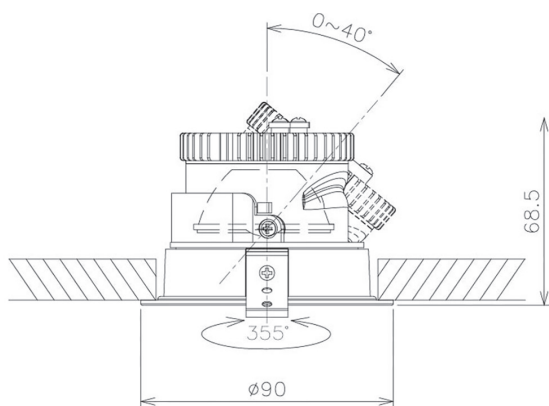

Item no. DD091-0820B8030

Series Name: Φ 80 Series Lens Type

Installation	Recessed mount
Type	Φ 80 Series Lens Type
Fixture wattage	7.4W
Beam angle	20 deg
Color Temp.	3000K
CRI	Ra>80
Luminous	641 lm
Body	Die-cast aluminum alloy
Body finish	N/A
Trim finish	Black
Reflector finish	N/A
IP Rate	IP20
Light source	COB module
Input Voltage	AC220~240V
Dimming Type	Non-Dimmable
Certificate	CE, CCC
Cut Hole	80mm

Height (Weight)	
36.0W	138 (0.7kg)
28.5W	138 (0.7kg)
21.0W	98 (0.6kg)
14.2W	98 (0.6kg)
7.4W	78 (0.6kg)
5.0W	78 (0.4kg)