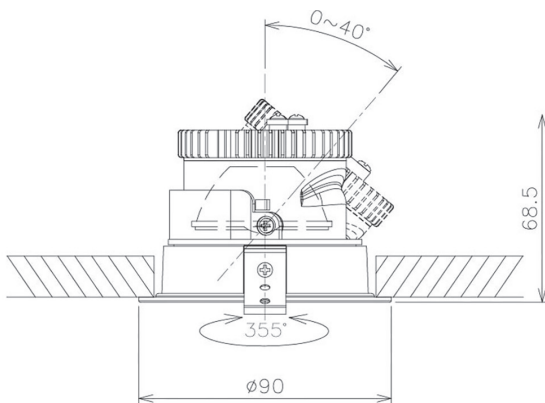

Item no. DD091-0820B8030

Series Name: Φ 80 Series Lens Type

| | |
|-------------------|-------------------------|
| Installation Type | Recessed mount |
| Fixture wattage | 7.4W |
| Beam angle | 20 deg |
| Color Temp. | 3000K |
| CRI | Ra>80 |
| Luminous | 641 lm |
| Body | Die-cast aluminum alloy |
| Body finish | N/A |
| Trim finish | Black |
| Reflector finish | N/A |
| IP Rate | IP20 |
| Light source | COB module |
| Input Voltage | AC220~240V |
| Dimming Type | Non-Dimmable |
| Certificate | CE, CCC |
| Cut Hole | 80mm |

| Height (Weight) | |
|-----------------|-------------|
| 36.0W | 138 (0.7kg) |
| 28.5W | 138 (0.7kg) |
| 21.0W | 98 (0.6kg) |
| 14.2W | 98 (0.6kg) |
| 7.4W | 78 (0.6kg) |
| 5.0W | 78 (0.4kg) |