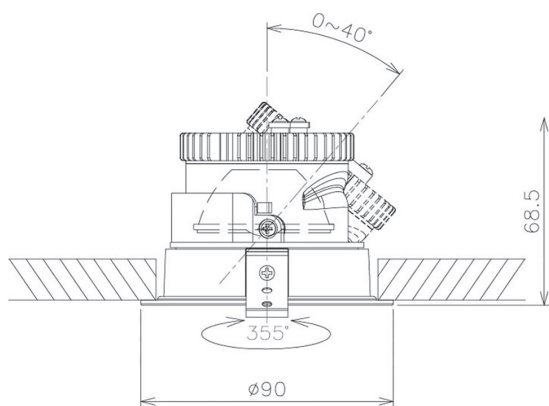

Item no. DD091-0820B8035

Series Name:  $\Phi$ 80 Series Lens Type

Installation	Recessed mount
Type	$\Phi$ 80 Series Lens Type
Fixture wattage	7.4W
Beam angle	20 deg
Color Temp.	3500K
CRI	Ra>80
Luminous	654 lm
Body	Die-cast aluminum alloy
Body finish	N/A
Trim finish	Black
Reflector finish	N/A
IP Rate	IP20
Light source	COB module
Input Voltage	AC220~240V
Dimming Type	Non-Dimmable
Certificate	CE, CCC
Cut Hole	80mm

Height (Weight)	
36.0W	138 (0.7kg)
28.5W	138 (0.7kg)
21.0W	98 (0.6kg)
14.2W	98 (0.6kg)
7.4W	78 (0.6kg)
5.0W	78 (0.4kg)