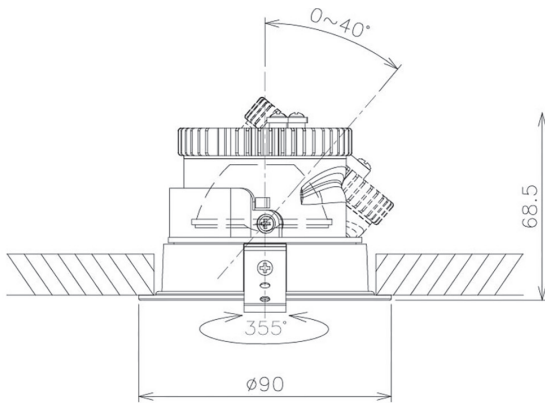

Item no. DD091-0820B8035

Series Name: Φ 80 Series Lens Type

Installation Type	Recessed mount
Fixture wattage	7.4W
Beam angle	20 deg
Color Temp.	3500K
CRI	Ra>80
Luminous	654 lm
Body	Die-cast aluminum alloy
Body finish	N/A
Trim finish	Black
Reflector finish	N/A
IP Rate	IP20
Light source	COB module
Input Voltage	AC220~240V
Dimming Type	Non-Dimmable
Certificate	CE, CCC
Cut Hole	80mm

Height (Weight)	
36.0W	138 (0.7kg)
28.5W	138 (0.7kg)
21.0W	98 (0.6kg)
14.2W	98 (0.6kg)
7.4W	78 (0.6kg)
5.0W	78 (0.4kg)