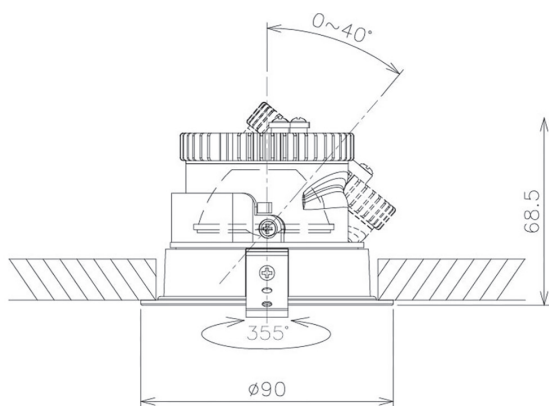

Item no. DD091-0820B8040

Series Name: Φ 80 Series Lens Type

Installation Type	Recessed mount
Fixture wattage	7.4W
Beam angle	20 deg
Color Temp.	4000K
CRI	Ra>80
Luminous	661 lm
Body	Die-cast aluminum alloy
Body finish	N/A
Trim finish	Black
Reflector finish	N/A
IP Rate	IP20
Light source	COB module
Input Voltage	AC220~240V
Dimming Type	Non-Dimmable
Certificate	CE, CCC
Cut Hole	80mm

Height (Weight)	
36.0W	138 (0.7kg)
28.5W	138 (0.7kg)
21.0W	98 (0.6kg)
14.2W	98 (0.6kg)
7.4W	78 (0.6kg)
5.0W	78 (0.4kg)