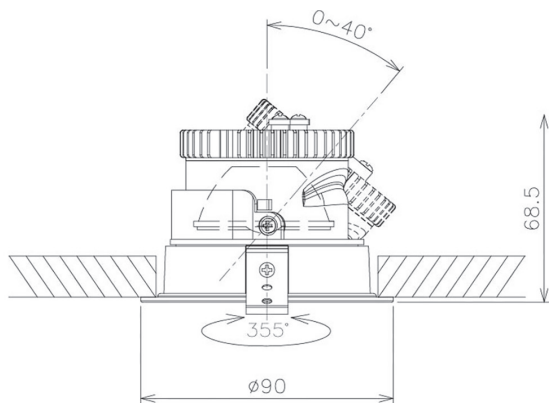

Item no. DD091-0820B8040

Series Name: Φ 80 Series Lens Type

Installation	Recessed mount
Type	Φ 80 Series Lens Type
Fixture wattage	7.4W
Beam angle	20 deg
Color Temp.	4000K
CRI	Ra>80
Luminous	661 lm
Body	Die-cast aluminum alloy
Body finish	N/A
Trim finish	Black
Reflector finish	N/A
IP Rate	IP20
Light source	COB module
Input Voltage	AC220~240V
Dimming Type	Non-Dimmable
Certificate	CE, CCC
Cut Hole	80mm

Height (Weight)	
36.0W	138 (0.7kg)
28.5W	138 (0.7kg)
21.0W	98 (0.6kg)
14.2W	98 (0.6kg)
7.4W	78 (0.6kg)
5.0W	78 (0.4kg)