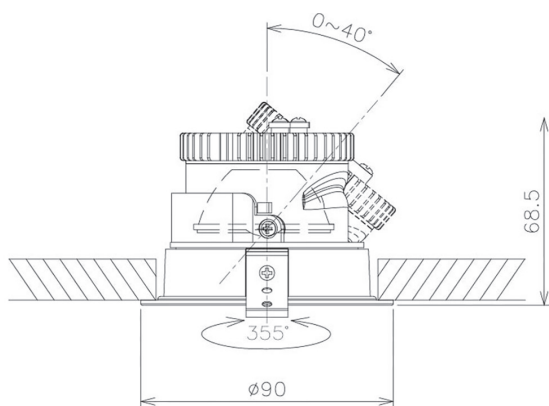

Item no. DD091-0820B8527

Series Name: Φ 80 Series Lens Type

Installation	Recessed mount
Type	Φ 80 Series Lens Type
Fixture wattage	7.4W
Beam angle	20 deg
Color Temp.	2700K
CRI	Ra>85
Luminous	578 lm
Body	Die-cast aluminum alloy
Body finish	N/A
Trim finish	Black
Reflector finish	N/A
IP Rate	IP20
Light source	COB module
Input Voltage	AC220~240V
Dimming Type	Non-Dimmable
Certificate	CE, CCC
Cut Hole	80mm

Height (Weight)	
36.0W	138 (0.7kg)
28.5W	138 (0.7kg)
21.0W	98 (0.6kg)
14.2W	98 (0.6kg)
7.4W	78 (0.6kg)
5.0W	78 (0.4kg)