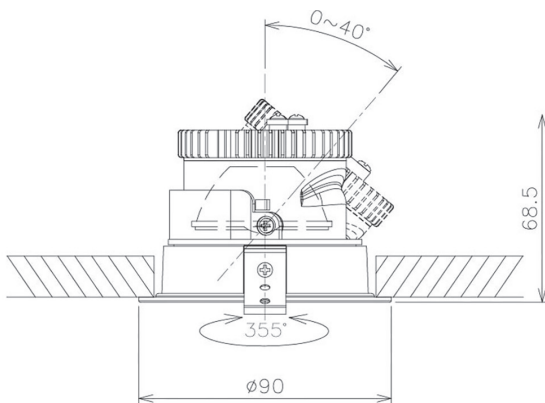

Item no. DD091-0820B8527

Series Name: Φ 80 Series Lens Type

Installation Type	Recessed mount
Fixture wattage	7.4W
Beam angle	20 deg
Color Temp.	2700K
CRI	Ra>85
Luminous	578 lm
Body	Die-cast aluminum alloy
Body finish	N/A
Trim finish	Black
Reflector finish	N/A
IP Rate	IP20
Light source	COB module
Input Voltage	AC220~240V
Dimming Type	Non-Dimmable
Certificate	CE, CCC
Cut Hole	80mm

Height (Weight)	
36.0W	138 (0.7kg)
28.5W	138 (0.7kg)
21.0W	98 (0.6kg)
14.2W	98 (0.6kg)
7.4W	78 (0.6kg)
5.0W	78 (0.4kg)