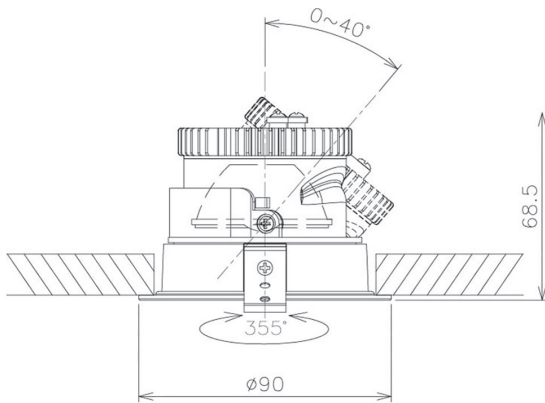

Item no. DD091-0820B8530

Series Name:  $\Phi$ 80 Series Lens Type

Installation	Recessed mount
Type	$\Phi$ 80 Series Lens Type
Fixture wattage	7.4W
Beam angle	20 deg
Color Temp.	3000K
CRI	Ra>85
Luminous	603 lm
Body	Die-cast aluminum alloy
Body finish	N/A
Trim finish	Black
Reflector finish	N/A
IP Rate	IP20
Light source	COB module
Input Voltage	AC220~240V
Dimming Type	Non-Dimmable
Certificate	CE, CCC
Cut Hole	80mm

Height (Weight)	
36.0W	138 (0.7kg)
28.5W	138 (0.7kg)
21.0W	98 (0.6kg)
14.2W	98 (0.6kg)
7.4W	78 (0.6kg)
5.0W	78 (0.4kg)