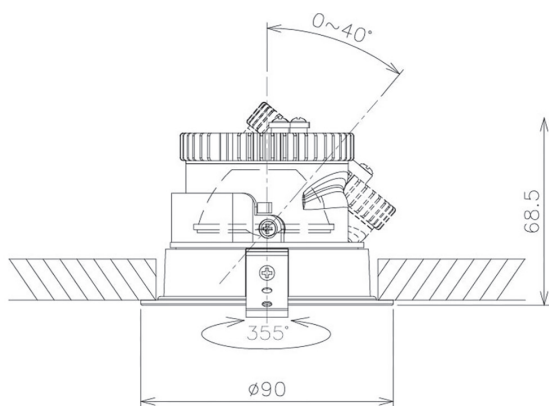

Item no. DD091-0820B8530

Series Name: Φ 80 Series Lens Type

Installation Type	Recessed mount
Fixture wattage	7.4W
Beam angle	20 deg
Color Temp.	3000K
CRI	Ra>85
Luminous	603 lm
Body	Die-cast aluminum alloy
Body finish	N/A
Trim finish	Black
Reflector finish	N/A
IP Rate	IP20
Light source	COB module
Input Voltage	AC220~240V
Dimming Type	Non-Dimmable
Certificate	CE, CCC
Cut Hole	80mm

Height (Weight)	
36.0W	138 (0.7kg)
28.5W	138 (0.7kg)
21.0W	98 (0.6kg)
14.2W	98 (0.6kg)
7.4W	78 (0.6kg)
5.0W	78 (0.4kg)