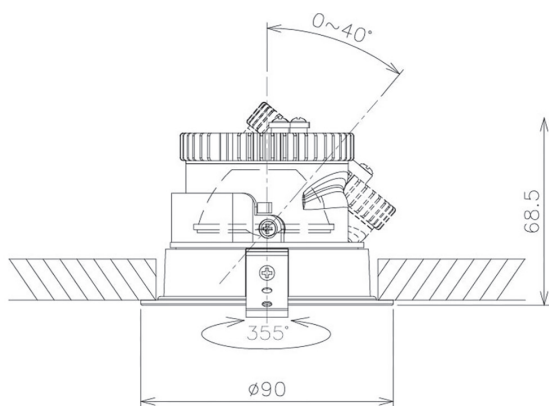

Item no. DD091-0820B8535

Series Name: Φ 80 Series Lens Type

Installation Type	Recessed mount
Fixture wattage	7.4W
Beam angle	20 deg
Color Temp.	3500K
CRI	Ra>85
Luminous	615 lm
Body	Die-cast aluminum alloy
Body finish	N/A
Trim finish	Black
Reflector finish	N/A
IP Rate	IP20
Light source	COB module
Input Voltage	AC220~240V
Dimming Type	Non-Dimmable
Certificate	CE, CCC
Cut Hole	80mm

Height (Weight)	
36.0W	138 (0.7kg)
28.5W	138 (0.7kg)
21.0W	98 (0.6kg)
14.2W	98 (0.6kg)
7.4W	78 (0.6kg)
5.0W	78 (0.4kg)